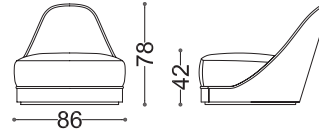

Art. 40181/G