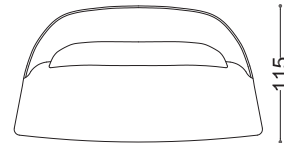

Lucille

Poltrone e Divani / Armchairs and sofas

Design: Alessandro Castello, Maria Antonietta Lagravinese
Struttura: Multiflex curvato.
Imbottitura seduta: Piuma con inserto in gomma.
Imbottitura schienale: Gomma a quote differenziate.
Rivestimento: Non sfoderabile.

Design: Alessandro Castello, Maria Antonietta Lagravinese
Structure: Curved multiflex.
Seat Padding: Feather with polyurethane foam insert.
Back Padding: Various measurements of polyurethane foam.
Cover: Non-Removable.

Art. 40183