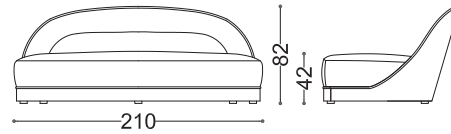

Lucille

Poltrone e Divani / Armchairs and sofas

Design: Alessandro Castello, Maria Antonietta Lagravinese
Struttura: Multiflex curvato.
Imbottitura seduta: Piuma con inserto in gomma.
Imbottitura schienale: Gomma a quote differenziate.
Rivestimento: Non sfoderabile.

Design: Alessandro Castello, Maria Antonietta Lagravinese
Structure: Curved multiflex.
Seat Padding: Feather with polyurethane foam insert.
Back Padding: Various measurements of polyurethane foam.
Cover: Non-Removable.

Art. 40182