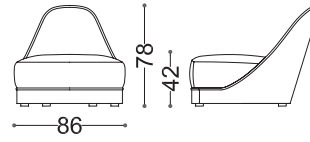

Lucille

Poltrone e Divani / Armchairs and sofas

Design: Alessandro Castello, Maria Antonietta Lagravinese
Struttura: Multiflex curvato.
Imbottitura seduta: Piuma con inserto in gomma.
Imbottitura schienale: Gomma a quote differenziate.
Rivestimento: Non sfoderabile.

Design: Alessandro Castello, Maria Antonietta Lagravinese
Structure: Curved multiflex.
Seat Padding: Feather with polyurethane foam insert.
Back Padding: Various measurements of polyurethane foam.
Cover: Non-Removable.

Art. 40181