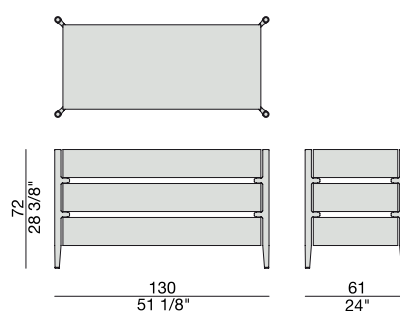

REGENT 1 P

T. Colzani

2014

Cassettiera a tre cassetti con chiusura rallentata con struttura in massello di noce canaletta. Cassetti rivestiti in pelle o pelle extra.

Chest of drawers with frame in solid canaletta walnut with three drawers with soft closure. Drawers covered by leather or leather extra.

Kommode mit Gestell aus massivem Nussbaum Canaletta und drei Schubladen mit weicher Schließung. Schubladen mit Leder oder Extra Leder bedeckt.

Commode avec structure en noyer canaletta massif, avec trois tiroirs avec fermeture douce. Tiroirs revêtus en cuir ou cuir Extra.

Cajonera de tres cajones con sistema de cierre automático desacelerado con estructura de nogal canaletta macizo. Cajones revestidos de piel o de piel extra.