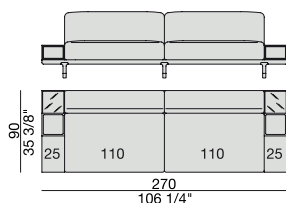

SOFA
220x90

SOFA High Arm
220x90

SOFA with Container
245x90

SOFA with Coffee Table
245x90

SOFA with side Container
220x90

SOFA with side Coffee Table
220x90

SOFA
270x90

SOFA High Arm
270x90

SOFA with Coffee Table
270x90

SOFA with side Container
270x90

SOFA with side Coffee Table
270x90

**SOFA/CENTRAL UNIT
with Containers**
220x90

**SOFA/CENTRAL UNIT
with Coffee Tables**
220x90

**SOFA/CENTRAL UNIT
with Coffee table and Container**
220x90

**SOFA/CENTRAL UNIT
with Containers**
270x90

**SOFA/CENTRAL UNIT
with side Coffee tables**
270x90

**SOFA/CENTRAL UNIT
with Coffee table and Container**
270x90

CENTRAL UNIT
170x90

CENTRAL UNIT with Container
195x90

CENTRAL UNIT with Coffee Table
195x90

CENTRAL UNIT
220x90

CENTRAL UNIT with Coffee Table
220x90

CENTRAL UNIT with Container
245x90

CENTRAL UNIT with Coffee Table
245x90

CENTRAL UNIT with Coffee Table
270x90