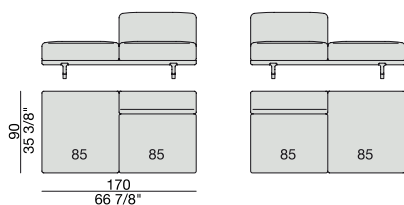

CORNER
220x90

CORNER with Side Container
220x90

CORNER with Side Coffee Table
220x90

CORNER
270x90

CORNER with Side Container
270x90

CORNER with Side Coffee Table
270x90

END UNIT/CORNER
with Side Coffee Table
195x90

END UNIT/CORNER
with Side Coffee Table
220x90

END UNIT Low Arm
195x90

END UNIT High Arm
195x90

END UNIT with Side Container
195x90

END UNIT with Side Coffee Table
195x90

END UNIT with Side Coffee Table
220x90

END UNIT Low Arm
245x90

END UNIT High Arm
245x90

END UNIT with Side Container
245x90

END UNIT with Side Coffee Table
245x90

END UNIT with Side Coffee Table
270x90

CHAISE LONGUE
170x90

**CHAISE LONGUE
with Side Container**
195x90

**CHAISE LONGUE
with Side Coffee Table**
195x90

CHAISE LONGUE
220x90

**CHAISE LONGUE
with Side Container**
245x90

**CHAISE LONGUE
with Side Coffee Table**
245x90

OPEN-END CORNER
135x150

OPEN-END CORNER
90x195