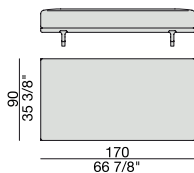

END UNIT Low Arm
245x90

END UNIT High Arm
245x90

END UNIT with Side Container
245x90

END UNIT with Side Coffee Table
245x90

END UNIT with Side Coffee Table
270x90

CHAISE LONGUE
170x90

**CHAISE LONGUE
with Side Container**
195x90

**CHAISE LONGUE
with Side Coffee Table**
195x90

CHAISE LONGUE
220x90

**CHAISE LONGUE
with Side Container**
245x90

**CHAISE LONGUE
with Side Coffee Table**
245x90

OPEN-END CORNER
135x150

OPEN-END CORNER
90x195

STOOL with Coffe Table
195x90

STOOL with Coffe Table
220x90

STOOL
170x90

DAY BED
220x90

POGGIARENI

CUSCINO

ESSENZE | *Essences*

Noce Canaletta
Canaletta Walnut