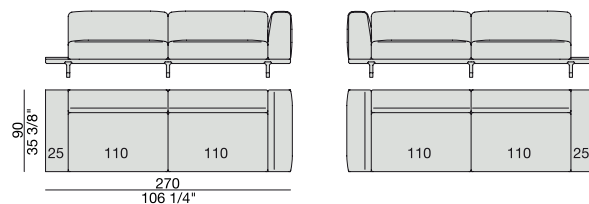

**SOFA/CENTRAL UNIT
with Containers**
270x90

**SOFA/CENTRAL UNIT
with side Coffee tables**
270x90

**SOFA/CENTRAL UNIT
with Coffee table and Container**
270x90

CENTRAL UNIT
170x90

CENTRAL UNIT with Container
195x90

CENTRAL UNIT with Coffee Table
195x90

CENTRAL UNIT
220x90

CENTRAL UNIT with Coffee Table
220x90

CENTRAL UNIT with Container
245x90

CENTRAL UNIT with Coffee Table
245x90

CENTRAL UNIT with Coffee Table
270x90

CORNER
220x90

CORNER with Side Container
220x90

CORNER with Side Coffee Table
220x90

CORNER
270x90

CORNER with Side Container
270x90

CORNER with Side Coffee Table
270x90

END UNIT/CORNER
with Side Coffee Table
195x90

END UNIT/CORNER
with Side Coffee Table
220x90

END UNIT Low Arm
195x90

END UNIT High Arm
195x90

END UNIT with Side Container
195x90

END UNIT with Side Coffee Table
195x90

END UNIT with Side Coffee Table
220x90