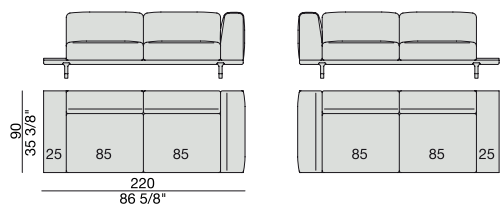

SOFA with Coffee Table
270x90

SOFA with side Container
270x90

SOFA with side Coffee Table
270x90

**SOFA/CENTRAL UNIT
with Containers**
220x90

**SOFA/CENTRAL UNIT
with Coffee Tables**
220x90

**SOFA/CENTRAL UNIT
with Coffee table and Container**
220x90

**SOFA/CENTRAL UNIT
with Containers**
270x90

**SOFA/CENTRAL UNIT
with side Coffee tables**
270x90

**SOFA/CENTRAL UNIT
with Coffee table and Container**
270x90

CENTRAL UNIT
170x90

CENTRAL UNIT with Container
195x90

CENTRAL UNIT with Coffee Table
195x90

CENTRAL UNIT
220x90

CENTRAL UNIT with Coffee Table
220x90

CENTRAL UNIT with Container
245x90

CENTRAL UNIT with Coffee Table
245x90

CENTRAL UNIT with Coffee Table
270x90

CORNER
220x90

CORNER with Side Container
220x90

CORNER with Side Coffee Table
220x90

CORNER
270x90

CORNER with Side Container
270x90

CORNER with Side Coffee Table
270x90

END UNIT/CORNER
with Side Coffee Table
195x90