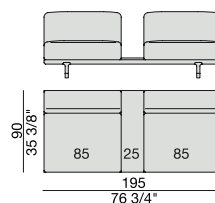

SOFA with Coffee Table
270x90

SOFA with side Container
270x90

SOFA with side Coffee Table
270x90

**SOFA/CENTRAL UNIT
with Containers**
220x90

**SOFA/CENTRAL UNIT
with Coffee Tables**
220x90

**SOFA/CENTRAL UNIT
with Coffee table and Container**
220x90

**SOFA/CENTRAL UNIT
with Containers**
270x90

**SOFA/CENTRAL UNIT
with side Coffee tables**
270x90

**SOFA/CENTRAL UNIT
with Coffee table and Container**
270x90

CENTRAL UNIT
170x90

CENTRAL UNIT with Container
195x90

CENTRAL UNIT with Coffee Table
195x90

CENTRAL UNIT
220x90

CENTRAL UNIT with Coffee Table
220x90

CENTRAL UNIT with Container
245x90

CENTRAL UNIT with Coffee Table
245x90

CENTRAL UNIT with Coffee Table
270x90

CORNER
220x90

CORNER with Side Container
220x90

CORNER with Side Coffee Table
220x90

CORNER
270x90

CORNER with Side Container
270x90

CORNER with Side Coffee Table
270x90

END UNIT/CORNER
with Side Coffee Table
195x90