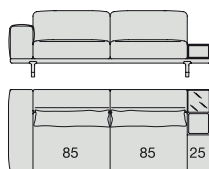

SOFA
220x90

SOFA High Arm
220x90

SOFA with Container
245x90

SOFA with Coffee Table
245x90

SOFA with side Container
220x90

SOFA with side Coffee Table
220x90

SOFA
270x90

SOFA High Arm
270x90

SOFA with Coffee Table
270x90

SOFA with side Container
270x90

SOFA with side Coffee Table
270x90

**SOFA/CENTRAL UNIT
with Containers**
220x90

**SOFA/CENTRAL UNIT
with Coffee Tables**
220x90

**SOFA/CENTRAL UNIT
with Coffee table and Container**
220x90

**SOFA/CENTRAL UNIT
with Containers**
270x90

**SOFA/CENTRAL UNIT
with side Coffee tables**
270x90

**SOFA/CENTRAL UNIT
with Coffee table and Container**
270x90

CENTRAL UNIT
170x90

CENTRAL UNIT with Container
195x90