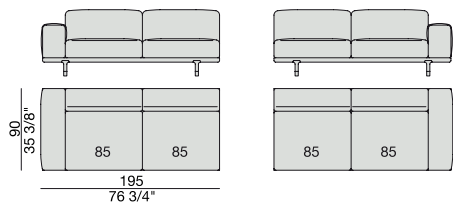

**SOFA/CENTRAL UNIT
with Containers**
270x90

**SOFA/CENTRAL UNIT
with side Coffee tables**
270x90

**SOFA/CENTRAL UNIT
with Coffee table and Container**
270x90

CENTRAL UNIT
170x90

CENTRAL UNIT with Container
195x90

CENTRAL UNIT with Coffee Table
195x90

CENTRAL UNIT
220x90

CENTRAL UNIT with Coffee Table
220x90

CENTRAL UNIT with Container
245x90

CENTRAL UNIT with Coffee Table
245x90

CENTRAL UNIT with Coffee Table
270x90

CORNER
220x90

CORNER with Side Container
220x90

CORNER with Side Coffee Table
220x90

CORNER
270x90

CORNER with Side Container
270x90

CORNER with Side Coffee Table
270x90

END UNIT/CORNER
with Side Coffee Table
195x90

END UNIT/CORNER
with Side Coffee Table
220x90

END UNIT Low Arm
195x90

END UNIT High Arm
195x90

END UNIT with Side Container
195x90

END UNIT with Side Coffee Table
195x90

END UNIT with Side Coffee Table
220x90