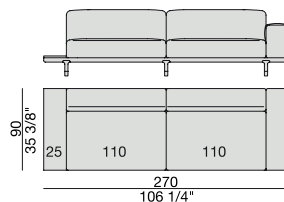

SOFA
220x90

SOFA High Arm
220x90

SOFA with Container
245x90

SOFA with Coffee Table
245x90

SOFA with side Container
220x90

SOFA with side Coffee Table
220x90

SOFA
270x90

SOFA High Arm
270x90

SOFA with Coffee Table
270x90

SOFA with side Container
270x90

SOFA with side Coffee Table
270x90

**SOFA/CENTRAL UNIT
with Containers**
220x90

**SOFA/CENTRAL UNIT
with Coffee Tables**
220x90

**SOFA/CENTRAL UNIT
with Coffee table and Container**
220x90

**SOFA/CENTRAL UNIT
with Containers**
270x90

**SOFA/CENTRAL UNIT
with side Coffee tables**
270x90

**SOFA/CENTRAL UNIT
with Coffee table and Container**
270x90

CENTRAL UNIT
170x90

CENTRAL UNIT with Container
195x90