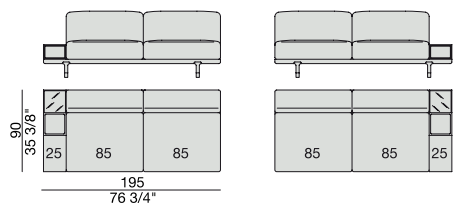

**SOFA/CENTRAL UNIT
with Containers**
270x90

**SOFA/CENTRAL UNIT
with side Coffee tables**
270x90

**SOFA/CENTRAL UNIT
with Coffee table and Container**
270x90

CENTRAL UNIT
170x90

CENTRAL UNIT with Container
195x90

CENTRAL UNIT with Coffee Table
195x90

CENTRAL UNIT
220x90

CENTRAL UNIT with Coffee Table
220x90

CENTRAL UNIT with Container
245x90

CENTRAL UNIT with Coffee Table
245x90

CENTRAL UNIT with Coffee Table
270x90

CORNER
220x90

CORNER with Side Container
220x90

CORNER with Side Coffee Table
220x90

CORNER
270x90

CORNER with Side Container
270x90

CORNER with Side Coffee Table
270x90

END UNIT/CORNER
with Side Coffee Table
195x90

END UNIT/CORNER
with Side Coffee Table
220x90

END UNIT Low Arm
195x90

END UNIT High Arm
195x90

END UNIT with Side Container
195x90

END UNIT with Side Coffee Table
195x90

END UNIT with Side Coffee Table
220x90