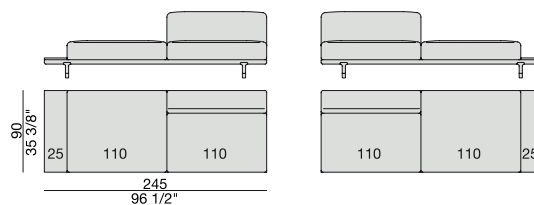

CORNER
220x90

CORNER with Side Container
220x90

CORNER with Side Coffee Table
220x90

CORNER
270x90

CORNER with Side Container
270x90

CORNER with Side Coffee Table
270x90

END UNIT/CORNER
with Side Coffee Table
195x90

END UNIT/CORNER
with Side Coffee Table
220x90

END UNIT Low Arm
195x90

END UNIT High Arm
195x90

END UNIT with Side Container
195x90

END UNIT with Side Coffee Table
195x90

END UNIT with Side Coffee Table
220x90

END UNIT Low Arm
245x90

END UNIT High Arm
245x90

END UNIT with Side Container
245x90

END UNIT with Side Coffee Table
245x90

END UNIT with Side Coffee Table
270x90

CHAISE LONGUE
170x90

**CHAISE LONGUE
with Side Container**
195x90

**CHAISE LONGUE
with Side Coffee Table**
195x90

CHAISE LONGUE
220x90

**CHAISE LONGUE
with Side Container**
245x90

**CHAISE LONGUE
with Side Coffee Table**
245x90

OPEN-END CORNER
135x150

OPEN-END CORNER
90x195