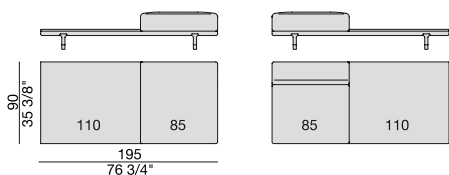

END UNIT Low Arm
245x90

END UNIT High Arm
245x90

END UNIT with Side Container
245x90

END UNIT with Side Coffee Table
245x90

END UNIT with Side Coffee Table
270x90

CHAISE LONGUE
170x90

**CHAISE LONGUE
with Side Container**
195x90

**CHAISE LONGUE
with Side Coffee Table**
195x90

CHAISE LONGUE
220x90

**CHAISE LONGUE
with Side Container**
245x90

**CHAISE LONGUE
with Side Coffee Table**
245x90

OPEN-END CORNER
135x150

OPEN-END CORNER
90x195