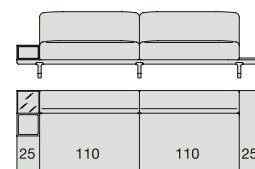

SOFA
220x90

SOFA High Arm
220x90

SOFA with Container
245x90

SOFA with Coffee Table
245x90

SOFA with side Container
220x90

SOFA with side Coffee Table
220x90

SOFA
270x90

SOFA High Arm
270x90

SOFA with Coffee Table
270x90

SOFA with side Container
270x90

SOFA with side Coffee Table
270x90

**SOFA/CENTRAL UNIT
with Containers**
220x90

**SOFA/CENTRAL UNIT
with Coffee Tables**
220x90

**SOFA/CENTRAL UNIT
with Coffee table and Container**
220x90

**SOFA/CENTRAL UNIT
with Containers**
270x90

**SOFA/CENTRAL UNIT
with side Coffee tables**
270x90

**SOFA/CENTRAL UNIT
with Coffee table and Container**
270x90

CENTRAL UNIT
170x90

CENTRAL UNIT with Container
195x90

CENTRAL UNIT with Coffee Table
195x90

CENTRAL UNIT
220x90

CENTRAL UNIT with Coffee Table
220x90

CENTRAL UNIT with Container
245x90

CENTRAL UNIT with Coffee Table
245x90

CENTRAL UNIT with Coffee Table
270x90