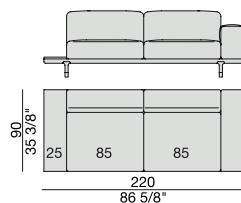

SOFA
220x90

SOFA High Arm
220x90

SOFA with Container
245x90

SOFA with Coffee Table
245x90

SOFA with side Container
220x90

SOFA with side Coffee Table
220x90

SOFA
270x90

SOFA High Arm
270x90

SOFA with Coffee Table
270x90

SOFA with side Container
270x90

SOFA with side Coffee Table
270x90

**SOFA/CENTRAL UNIT
with Containers**
220x90

**SOFA/CENTRAL UNIT
with Coffee Tables**
220x90

**SOFA/CENTRAL UNIT
with Coffee table and Container**
220x90

**SOFA/CENTRAL UNIT
with Containers**
270x90

**SOFA/CENTRAL UNIT
with side Coffee tables**
270x90

**SOFA/CENTRAL UNIT
with Coffee table and Container**
270x90

CENTRAL UNIT
170x90

CENTRAL UNIT with Container
195x90