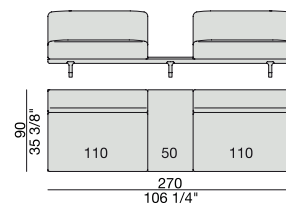

SOFA with Coffee Table
270x90

SOFA with side Container
270x90

SOFA with side Coffee Table
270x90

**SOFA/CENTRAL UNIT
with Containers**
220x90

**SOFA/CENTRAL UNIT
with Coffee Tables**
220x90

**SOFA/CENTRAL UNIT
with Coffee table and Container**
220x90

**SOFA/CENTRAL UNIT
with Containers**
270x90

**SOFA/CENTRAL UNIT
with side Coffee tables**
270x90

**SOFA/CENTRAL UNIT
with Coffee table and Container**
270x90

CENTRAL UNIT
170x90

CENTRAL UNIT with Container
195x90

CENTRAL UNIT with Coffee Table
195x90

CENTRAL UNIT
220x90

CENTRAL UNIT with Coffee Table
220x90

CENTRAL UNIT with Container
245x90

CENTRAL UNIT with Coffee Table
245x90

CENTRAL UNIT with Coffee Table
270x90

CORNER
220x90

CORNER with Side Container
220x90

CORNER with Side Coffee Table
220x90

CORNER
270x90

CORNER with Side Container
270x90

CORNER with Side Coffee Table
270x90

END UNIT/CORNER
with Side Coffee Table
195x90