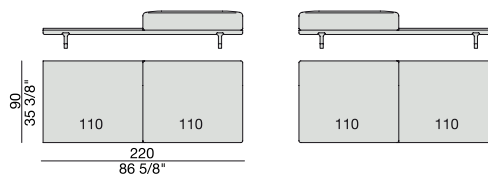

STOOL with Coffe Table
220x90