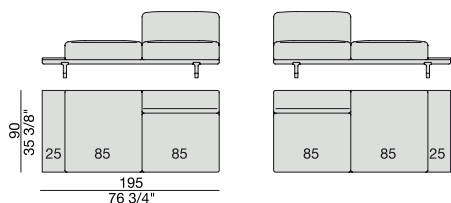

CORNER
220x90

CORNER with Side Container
220x90

CORNER with Side Coffee Table
220x90

CORNER
270x90

CORNER with Side Container
270x90

CORNER with Side Coffee Table
270x90

END UNIT/CORNER
with Side Coffee Table
195x90

END UNIT/CORNER
with Side Coffee Table
220x90

END UNIT Low Arm
195x90

END UNIT High Arm
195x90

END UNIT with Side Container
195x90

END UNIT with Side Coffee Table
195x90

END UNIT with Side Coffee Table
220x90

END UNIT Low Arm
245x90

END UNIT High Arm
245x90

END UNIT with Side Container
245x90

END UNIT with Side Coffee Table
245x90

END UNIT with Side Coffee Table
270x90

CHAISE LONGUE
170x90

**CHAISE LONGUE
with Side Container**
195x90

**CHAISE LONGUE
with Side Coffee Table**
195x90

CHAISE LONGUE
220x90

**CHAISE LONGUE
with Side Container**
245x90

**CHAISE LONGUE
with Side Coffee Table**
245x90

OPEN-END CORNER
135x150

OPEN-END CORNER
90x195