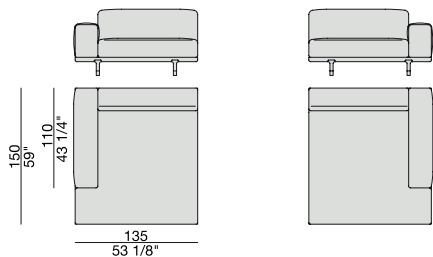

END UNIT Low Arm
245x90

END UNIT High Arm
245x90

END UNIT with Side Container
245x90

END UNIT with Side Coffee Table
245x90

END UNIT with Side Coffee Table
270x90

CHAISE LONGUE
170x90

**CHAISE LONGUE
with Side Container**
195x90

**CHAISE LONGUE
with Side Coffee Table**
195x90

CHAISE LONGUE
220x90

**CHAISE LONGUE
with Side Container**
245x90

**CHAISE LONGUE
with Side Coffee Table**
245x90

OPEN-END CORNER
135x150

OPEN-END CORNER
90x195