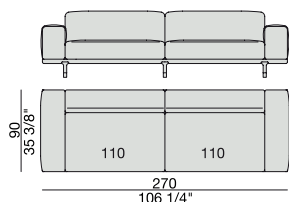

SOFA
220x90

SOFA High Arm
220x90

SOFA with Container
245x90

SOFA with Coffee Table
245x90

SOFA with side Container
220x90

SOFA with side Coffee Table
220x90

SOFA
270x90

SOFA High Arm
270x90

SOFA with Coffee Table
270x90

SOFA with side Container
270x90

SOFA with side Coffee Table
270x90

**SOFA/CENTRAL UNIT
with Containers**
220x90

**SOFA/CENTRAL UNIT
with Coffee Tables**
220x90

**SOFA/CENTRAL UNIT
with Coffee table and Container**
220x90

**SOFA/CENTRAL UNIT
with Containers**
270x90

**SOFA/CENTRAL UNIT
with side Coffee tables**
270x90

**SOFA/CENTRAL UNIT
with Coffee table and Container**
270x90

CENTRAL UNIT
170x90

CENTRAL UNIT with Container
195x90