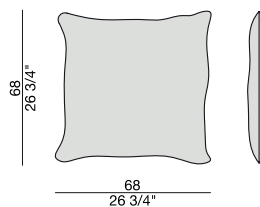

END UNIT Low Arm
245x90

END UNIT High Arm
245x90

END UNIT with Side Container
245x90

END UNIT with Side Coffee Table
245x90

END UNIT with Side Coffee Table
270x90

CHAISE LONGUE
170x90

**CHAISE LONGUE
with Side Container**
195x90

**CHAISE LONGUE
with Side Coffee Table**
195x90

CHAISE LONGUE
220x90

**CHAISE LONGUE
with Side Container**
245x90

**CHAISE LONGUE
with Side Coffee Table**
245x90

OPEN-END CORNER
135x150

OPEN-END CORNER
90x195

STOOL with Coffe Table
195x90

STOOL with Coffe Table
220x90

STOOL
170x90

DAY BED
220x90

POGGIARENI

CUSCINO

ESSENZE | *Essences*

Noce Canaletta
Canaletta Walnut