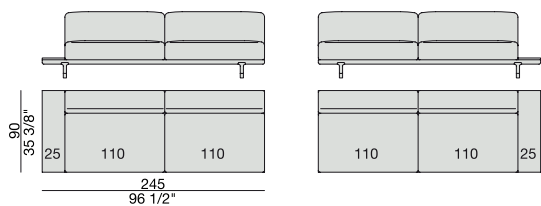

CENTRAL UNIT with Coffee Table
195x90

CENTRAL UNIT
220x90

CENTRAL UNIT with Coffee Table
220x90

CENTRAL UNIT with Container
245x90

CENTRAL UNIT with Coffee Table
245x90

CENTRAL UNIT with Coffee Table
270x90

CORNER
220x90

CORNER with Side Container
220x90

CORNER with Side Coffee Table
220x90

CORNER
270x90

CORNER with Side Container
270x90

CORNER with Side Coffee Table
270x90

END UNIT/CORNER
with Side Coffee Table
195x90

END UNIT/CORNER
with Side Coffee Table
220x90

END UNIT Low Arm
195x90

END UNIT High Arm
195x90

END UNIT with Side Container
195x90

END UNIT with Side Coffee Table
195x90

END UNIT with Side Coffee Table
220x90

END UNIT Low Arm
245x90

END UNIT High Arm
245x90

END UNIT with Side Container
245x90

END UNIT with Side Coffee Table
245x90

END UNIT with Side Coffee Table
270x90

CHAISE LONGUE
170x90

**CHAISE LONGUE
with Side Container**
195x90