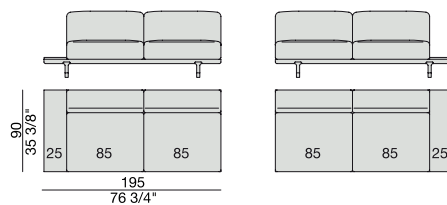

CENTRAL UNIT with Coffee Table
195x90

CENTRAL UNIT
220x90

CENTRAL UNIT with Coffee Table
220x90

CENTRAL UNIT with Container
245x90

CENTRAL UNIT with Coffee Table
245x90

CENTRAL UNIT with Coffee Table
270x90

CORNER
220x90

CORNER with Side Container
220x90

CORNER with Side Coffee Table
220x90

CORNER
270x90

CORNER with Side Container
270x90

CORNER with Side Coffee Table
270x90

END UNIT/CORNER
with Side Coffee Table
195x90

END UNIT/CORNER
with Side Coffee Table
220x90

END UNIT Low Arm
195x90

END UNIT High Arm
195x90

END UNIT with Side Container
195x90

END UNIT with Side Coffee Table
195x90

END UNIT with Side Coffee Table
220x90

END UNIT Low Arm
245x90

END UNIT High Arm
245x90

END UNIT with Side Container
245x90

END UNIT with Side Coffee Table
245x90

END UNIT with Side Coffee Table
270x90

CHAISE LONGUE
170x90

**CHAISE LONGUE
with Side Container**
195x90