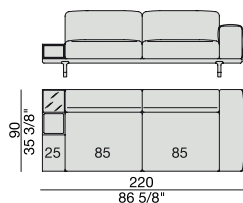

SOFA
220x90

SOFA High Arm
220x90

SOFA with Container
245x90

SOFA with Coffee Table
245x90

SOFA with side Container
220x90

SOFA with side Coffee Table
220x90

SOFA
270x90

SOFA High Arm
270x90

SOFA with Coffee Table
270x90

SOFA with side Container
270x90

SOFA with side Coffee Table
270x90

**SOFA/CENTRAL UNIT
with Containers**
220x90

**SOFA/CENTRAL UNIT
with Coffee Tables**
220x90

**SOFA/CENTRAL UNIT
with Coffee table and Container**
220x90

**SOFA/CENTRAL UNIT
with Containers**
270x90

**SOFA/CENTRAL UNIT
with side Coffee tables**
270x90

**SOFA/CENTRAL UNIT
with Coffee table and Container**
270x90

CENTRAL UNIT
170x90

CENTRAL UNIT with Container
195x90

CENTRAL UNIT with Coffee Table
195x90

CENTRAL UNIT
220x90

CENTRAL UNIT with Coffee Table
220x90

CENTRAL UNIT with Container
245x90

CENTRAL UNIT with Coffee Table
245x90

CENTRAL UNIT with Coffee Table
270x90