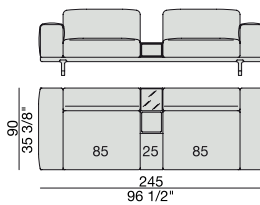

SOFA
220x90

SOFA High Arm
220x90

SOFA with Container
245x90

SOFA with Coffee Table
245x90

SOFA with side Container
220x90

SOFA with side Coffee Table
220x90

SOFA
270x90

SOFA High Arm
270x90

SOFA with Coffee Table
270x90

SOFA with side Container
270x90

SOFA with side Coffee Table
270x90

**SOFA/CENTRAL UNIT
with Containers**
220x90

**SOFA/CENTRAL UNIT
with Coffee Tables**
220x90

**SOFA/CENTRAL UNIT
with Coffee table and Container**
220x90

**SOFA/CENTRAL UNIT
with Containers**
270x90

**SOFA/CENTRAL UNIT
with side Coffee tables**
270x90

**SOFA/CENTRAL UNIT
with Coffee table and Container**
270x90

CENTRAL UNIT
170x90

CENTRAL UNIT with Container
195x90