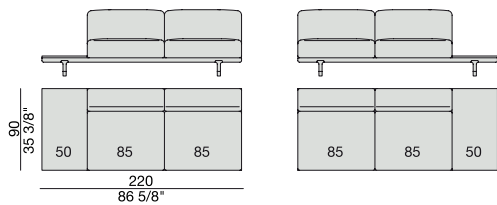

CENTRAL UNIT with Coffee Table
195x90

CENTRAL UNIT
220x90

CENTRAL UNIT with Coffee Table
220x90

CENTRAL UNIT with Container
245x90

CENTRAL UNIT with Coffee Table
245x90

CENTRAL UNIT with Coffee Table
270x90

CORNER
220x90

CORNER with Side Container
220x90

CORNER with Side Coffee Table
220x90

CORNER
270x90

CORNER with Side Container
270x90

CORNER with Side Coffee Table
270x90

END UNIT/CORNER
with Side Coffee Table
195x90

END UNIT/CORNER
with Side Coffee Table
220x90

END UNIT Low Arm
195x90

END UNIT High Arm
195x90

END UNIT with Side Container
195x90

END UNIT with Side Coffee Table
195x90

END UNIT with Side Coffee Table
220x90

END UNIT Low Arm
245x90

END UNIT High Arm
245x90

END UNIT with Side Container
245x90

END UNIT with Side Coffee Table
245x90

END UNIT with Side Coffee Table
270x90

CHAISE LONGUE
170x90

**CHAISE LONGUE
with Side Container**
195x90