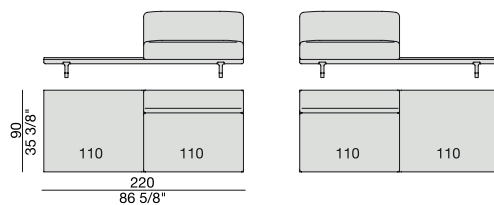

**SOFA/CENTRAL UNIT
with Containers**
270x90

**SOFA/CENTRAL UNIT
with side Coffee tables**
270x90

**SOFA/CENTRAL UNIT
with Coffee table and Container**
270x90

CENTRAL UNIT
170x90

CENTRAL UNIT with Container
195x90

CENTRAL UNIT with Coffee Table
195x90

CENTRAL UNIT
220x90

CENTRAL UNIT with Coffee Table
220x90

CENTRAL UNIT with Container
245x90

CENTRAL UNIT with Coffee Table
245x90

CENTRAL UNIT with Coffee Table
270x90

CORNER
220x90

CORNER with Side Container
220x90

CORNER with Side Coffee Table
220x90

CORNER
270x90

CORNER with Side Container
270x90

CORNER with Side Coffee Table
270x90

END UNIT/CORNER
with Side Coffee Table
195x90

END UNIT/CORNER
with Side Coffee Table
220x90

END UNIT Low Arm
195x90

END UNIT High Arm
195x90

END UNIT with Side Container
195x90

END UNIT with Side Coffee Table
195x90

END UNIT with Side Coffee Table
220x90