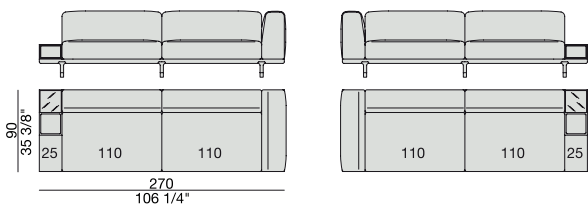

**SOFA/CENTRAL UNIT
with Containers**
270x90

**SOFA/CENTRAL UNIT
with side Coffee tables**
270x90

**SOFA/CENTRAL UNIT
with Coffee table and Container**
270x90

CENTRAL UNIT
170x90

CENTRAL UNIT with Container
195x90

CENTRAL UNIT with Coffee Table
195x90

CENTRAL UNIT
220x90

CENTRAL UNIT with Coffee Table
220x90

CENTRAL UNIT with Container
245x90

CENTRAL UNIT with Coffee Table
245x90

CENTRAL UNIT with Coffee Table
270x90

CORNER
220x90

CORNER with Side Container
220x90

CORNER with Side Coffee Table
220x90

CORNER
270x90

CORNER with Side Container
270x90

CORNER with Side Coffee Table
270x90

END UNIT/CORNER
with Side Coffee Table
195x90

END UNIT/CORNER
with Side Coffee Table
220x90

END UNIT Low Arm
195x90

END UNIT High Arm
195x90

END UNIT with Side Container
195x90

END UNIT with Side Coffee Table
195x90

END UNIT with Side Coffee Table
220x90