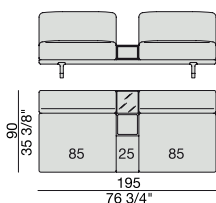

SOFA with Coffee Table
270x90

SOFA with side Container
270x90

SOFA with side Coffee Table
270x90

**SOFA/CENTRAL UNIT
with Containers**
220x90

**SOFA/CENTRAL UNIT
with Coffee Tables**
220x90

**SOFA/CENTRAL UNIT
with Coffee table and Container**
220x90

**SOFA/CENTRAL UNIT
with Containers**
270x90

**SOFA/CENTRAL UNIT
with side Coffee tables**
270x90

**SOFA/CENTRAL UNIT
with Coffee table and Container**
270x90

CENTRAL UNIT
170x90

CENTRAL UNIT with Container
195x90

CENTRAL UNIT with Coffee Table
195x90

CENTRAL UNIT
220x90

CENTRAL UNIT with Coffee Table
220x90

CENTRAL UNIT with Container
245x90

CENTRAL UNIT with Coffee Table
245x90

CENTRAL UNIT with Coffee Table
270x90

CORNER
220x90

CORNER with Side Container
220x90

CORNER with Side Coffee Table
220x90

CORNER
270x90

CORNER with Side Container
270x90

CORNER with Side Coffee Table
270x90

END UNIT/CORNER
with Side Coffee Table
195x90