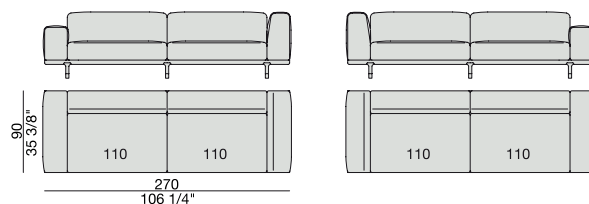

SOFA with Coffee Table
270x90

SOFA with side Container
270x90

SOFA with side Coffee Table
270x90

**SOFA/CENTRAL UNIT
with Containers**
220x90

**SOFA/CENTRAL UNIT
with Coffee Tables**
220x90

**SOFA/CENTRAL UNIT
with Coffee table and Container**
220x90

**SOFA/CENTRAL UNIT
with Containers**
270x90

**SOFA/CENTRAL UNIT
with side Coffee tables**
270x90

**SOFA/CENTRAL UNIT
with Coffee table and Container**
270x90

CENTRAL UNIT
170x90

CENTRAL UNIT with Container
195x90

CENTRAL UNIT with Coffee Table
195x90

CENTRAL UNIT
220x90

CENTRAL UNIT with Coffee Table
220x90

CENTRAL UNIT with Container
245x90

CENTRAL UNIT with Coffee Table
245x90

CENTRAL UNIT with Coffee Table
270x90

CORNER
220x90

CORNER with Side Container
220x90

CORNER with Side Coffee Table
220x90

CORNER
270x90

CORNER with Side Container
270x90

CORNER with Side Coffee Table
270x90

END UNIT/CORNER
with Side Coffee Table
195x90