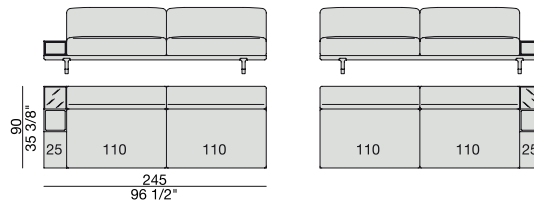

CENTRAL UNIT with Coffee Table
195x90

CENTRAL UNIT
220x90

CENTRAL UNIT with Coffee Table
220x90

CENTRAL UNIT with Container
245x90

CENTRAL UNIT with Coffee Table
245x90

CENTRAL UNIT with Coffee Table
270x90

CORNER
220x90

CORNER with Side Container
220x90

CORNER with Side Coffee Table
220x90

CORNER
270x90

CORNER with Side Container
270x90

CORNER with Side Coffee Table
270x90

END UNIT/CORNER
with Side Coffee Table
195x90

END UNIT/CORNER
with Side Coffee Table
220x90

END UNIT Low Arm
195x90

END UNIT High Arm
195x90

END UNIT with Side Container
195x90

END UNIT with Side Coffee Table
195x90

END UNIT with Side Coffee Table
220x90

END UNIT Low Arm
245x90

END UNIT High Arm
245x90

END UNIT with Side Container
245x90

END UNIT with Side Coffee Table
245x90

END UNIT with Side Coffee Table
270x90

CHAISE LONGUE
170x90

**CHAISE LONGUE
with Side Container**
195x90