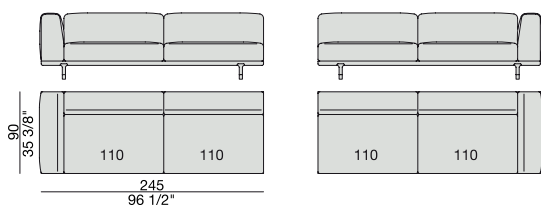

CENTRAL UNIT with Coffee Table
195x90

CENTRAL UNIT
220x90

CENTRAL UNIT with Coffee Table
220x90

CENTRAL UNIT with Container
245x90

CENTRAL UNIT with Coffee Table
245x90

CENTRAL UNIT with Coffee Table
270x90

CORNER
220x90

CORNER with Side Container
220x90

CORNER with Side Coffee Table
220x90

CORNER
270x90

CORNER with Side Container
270x90

CORNER with Side Coffee Table
270x90

END UNIT/CORNER
with Side Coffee Table
195x90

END UNIT/CORNER
with Side Coffee Table
220x90

END UNIT Low Arm
195x90

END UNIT High Arm
195x90

END UNIT with Side Container
195x90

END UNIT with Side Coffee Table
195x90

END UNIT with Side Coffee Table
220x90

END UNIT Low Arm
245x90

END UNIT High Arm
245x90

END UNIT with Side Container
245x90

END UNIT with Side Coffee Table
245x90

END UNIT with Side Coffee Table
270x90

CHAISE LONGUE
170x90

**CHAISE LONGUE
with Side Container**
195x90