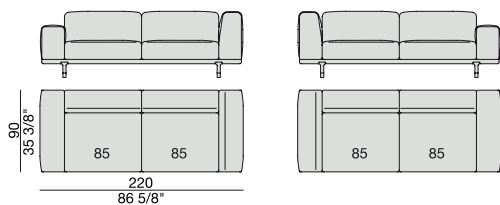

SOFA with Coffee Table
270x90

SOFA with side Container
270x90

SOFA with side Coffee Table
270x90

**SOFA/CENTRAL UNIT
with Containers**
220x90

**SOFA/CENTRAL UNIT
with Coffee Tables**
220x90

**SOFA/CENTRAL UNIT
with Coffee table and Container**
220x90

**SOFA/CENTRAL UNIT
with Containers**
270x90

**SOFA/CENTRAL UNIT
with side Coffee tables**
270x90

**SOFA/CENTRAL UNIT
with Coffee table and Container**
270x90

CENTRAL UNIT
170x90

CENTRAL UNIT with Container
195x90

CENTRAL UNIT with Coffee Table
195x90

CENTRAL UNIT
220x90

CENTRAL UNIT with Coffee Table
220x90

CENTRAL UNIT with Container
245x90

CENTRAL UNIT with Coffee Table
245x90

CENTRAL UNIT with Coffee Table
270x90

CORNER
220x90

CORNER with Side Container
220x90

CORNER with Side Coffee Table
220x90

CORNER
270x90

CORNER with Side Container
270x90

CORNER with Side Coffee Table
270x90

END UNIT/CORNER
with Side Coffee Table
195x90