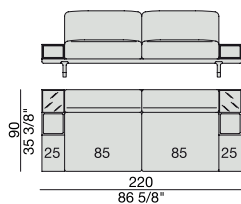

SOFA
220x90

SOFA High Arm
220x90

SOFA with Container
245x90

SOFA with Coffee Table
245x90

SOFA with side Container
220x90

SOFA with side Coffee Table
220x90

SOFA
270x90

SOFA High Arm
270x90

SOFA with Coffee Table
270x90

SOFA with side Container
270x90

SOFA with side Coffee Table
270x90

**SOFA/CENTRAL UNIT
with Containers**
220x90

**SOFA/CENTRAL UNIT
with Coffee Tables**
220x90

**SOFA/CENTRAL UNIT
with Coffee table and Container**
220x90

**SOFA/CENTRAL UNIT
with Containers**
270x90

**SOFA/CENTRAL UNIT
with side Coffee tables**
270x90

**SOFA/CENTRAL UNIT
with Coffee table and Container**
270x90

CENTRAL UNIT
170x90

CENTRAL UNIT with Container
195x90

CENTRAL UNIT with Coffee Table
195x90

CENTRAL UNIT
220x90

CENTRAL UNIT with Coffee Table
220x90

CENTRAL UNIT with Container
245x90

CENTRAL UNIT with Coffee Table
245x90

CENTRAL UNIT with Coffee Table
270x90