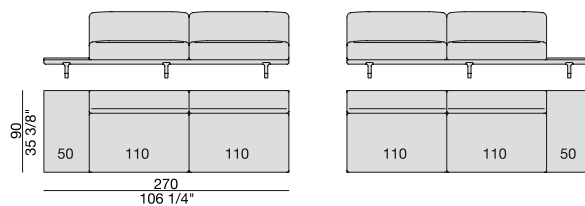

CORNER
220x90

CORNER with Side Container
220x90

CORNER with Side Coffee Table
220x90

CORNER
270x90

CORNER with Side Container
270x90

CORNER with Side Coffee Table
270x90

END UNIT/CORNER
with Side Coffee Table
195x90

END UNIT/CORNER
with Side Coffee Table
220x90

END UNIT Low Arm
195x90

END UNIT High Arm
195x90

END UNIT with Side Container
195x90

END UNIT with Side Coffee Table
195x90

END UNIT with Side Coffee Table
220x90

END UNIT Low Arm
245x90

END UNIT High Arm
245x90

END UNIT with Side Container
245x90

END UNIT with Side Coffee Table
245x90

END UNIT with Side Coffee Table
270x90

CHAISE LONGUE
170x90

**CHAISE LONGUE
with Side Container**
195x90

**CHAISE LONGUE
with Side Coffee Table**
195x90

CHAISE LONGUE
220x90

**CHAISE LONGUE
with Side Container**
245x90

**CHAISE LONGUE
with Side Coffee Table**
245x90

OPEN-END CORNER
135x150

OPEN-END CORNER
90x195