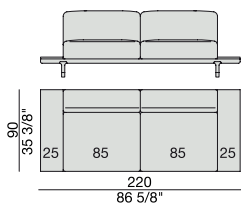

SOFA
220x90

SOFA High Arm
220x90

SOFA with Container
245x90

SOFA with Coffee Table
245x90

SOFA with side Container
220x90

SOFA with side Coffee Table
220x90

SOFA
270x90

SOFA High Arm
270x90

SOFA with Coffee Table
270x90

SOFA with side Container
270x90

SOFA with side Coffee Table
270x90

**SOFA/CENTRAL UNIT
with Containers**
220x90

**SOFA/CENTRAL UNIT
with Coffee Tables**
220x90

**SOFA/CENTRAL UNIT
with Coffee table and Container**
220x90

**SOFA/CENTRAL UNIT
with Containers**
270x90

**SOFA/CENTRAL UNIT
with side Coffee tables**
270x90

**SOFA/CENTRAL UNIT
with Coffee table and Container**
270x90

CENTRAL UNIT
170x90

CENTRAL UNIT with Container
195x90

CENTRAL UNIT with Coffee Table
195x90

CENTRAL UNIT
220x90

CENTRAL UNIT with Coffee Table
220x90

CENTRAL UNIT with Container
245x90

CENTRAL UNIT with Coffee Table
245x90

CENTRAL UNIT with Coffee Table
270x90