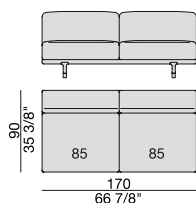

SOFA
220x90

SOFA High Arm
220x90

SOFA with Container
245x90

SOFA with Coffee Table
245x90

SOFA with side Container
220x90

SOFA with side Coffee Table
220x90

SOFA
270x90

SOFA High Arm
270x90

SOFA with Coffee Table
270x90

SOFA with side Container
270x90

SOFA with side Coffee Table
270x90

**SOFA/CENTRAL UNIT
with Containers**
220x90

**SOFA/CENTRAL UNIT
with Coffee Tables**
220x90

**SOFA/CENTRAL UNIT
with Coffee table and Container**
220x90

**SOFA/CENTRAL UNIT
with Containers**
270x90

**SOFA/CENTRAL UNIT
with side Coffee tables**
270x90

**SOFA/CENTRAL UNIT
with Coffee table and Container**
270x90

CENTRAL UNIT
170x90

CENTRAL UNIT with Container
195x90

CENTRAL UNIT with Coffee Table
195x90

CENTRAL UNIT
220x90

CENTRAL UNIT with Coffee Table
220x90

CENTRAL UNIT with Container
245x90

CENTRAL UNIT with Coffee Table
245x90

CENTRAL UNIT with Coffee Table
270x90