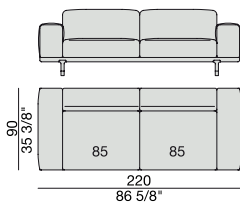

SOFA
220x90