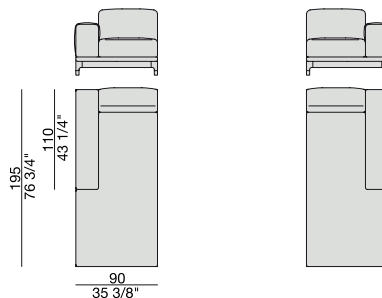

END UNIT Low Arm
245x90

END UNIT High Arm
245x90

END UNIT with Side Container
245x90

END UNIT with Side Coffee Table
245x90

END UNIT with Side Coffee Table
270x90

CHAISE LONGUE
170x90

**CHAISE LONGUE
with Side Container**
195x90

**CHAISE LONGUE
with Side Coffee Table**
195x90

CHAISE LONGUE
220x90

**CHAISE LONGUE
with Side Container**
245x90

**CHAISE LONGUE
with Side Coffee Table**
245x90

OPEN-END CORNER
135x150

OPEN-END CORNER
90x195