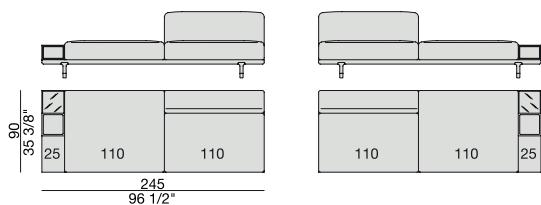

CORNER
220x90

CORNER with Side Container
220x90

CORNER with Side Coffee Table
220x90

CORNER
270x90

CORNER with Side Container
270x90

CORNER with Side Coffee Table
270x90

END UNIT/CORNER
with Side Coffee Table
195x90

END UNIT/CORNER
with Side Coffee Table
220x90

END UNIT Low Arm
195x90

END UNIT High Arm
195x90

END UNIT with Side Container
195x90

END UNIT with Side Coffee Table
195x90

END UNIT with Side Coffee Table
220x90

END UNIT Low Arm
245x90

END UNIT High Arm
245x90

END UNIT with Side Container
245x90

END UNIT with Side Coffee Table
245x90

END UNIT with Side Coffee Table
270x90

CHAISE LONGUE
170x90

**CHAISE LONGUE
with Side Container**
195x90

**CHAISE LONGUE
with Side Coffee Table**
195x90

CHAISE LONGUE
220x90

**CHAISE LONGUE
with Side Container**
245x90

**CHAISE LONGUE
with Side Coffee Table**
245x90

OPEN-END CORNER
135x150

OPEN-END CORNER
90x195