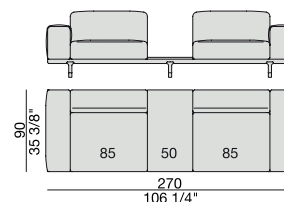

SOFA
220x90

SOFA High Arm
220x90

SOFA with Container
245x90

SOFA with Coffee Table
245x90

SOFA with side Container
220x90

SOFA with side Coffee Table
220x90

SOFA
270x90

SOFA High Arm
270x90

SOFA with Coffee Table
270x90

SOFA with side Container
270x90

SOFA with side Coffee Table
270x90

**SOFA/CENTRAL UNIT
with Containers**
220x90

**SOFA/CENTRAL UNIT
with Coffee Tables**
220x90

**SOFA/CENTRAL UNIT
with Coffee table and Container**
220x90

**SOFA/CENTRAL UNIT
with Containers**
270x90

**SOFA/CENTRAL UNIT
with side Coffee tables**
270x90

**SOFA/CENTRAL UNIT
with Coffee table and Container**
270x90

CENTRAL UNIT
170x90

CENTRAL UNIT with Container
195x90

CENTRAL UNIT with Coffee Table
195x90

CENTRAL UNIT
220x90

CENTRAL UNIT with Coffee Table
220x90

CENTRAL UNIT with Container
245x90

CENTRAL UNIT with Coffee Table
245x90

CENTRAL UNIT with Coffee Table
270x90