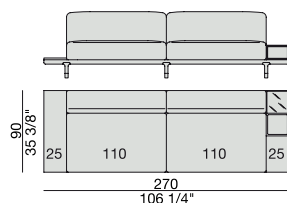

SOFA
220x90

SOFA High Arm
220x90

SOFA with Container
245x90

SOFA with Coffee Table
245x90

SOFA with side Container
220x90

SOFA with side Coffee Table
220x90

SOFA
270x90

SOFA High Arm
270x90

SOFA with Coffee Table
270x90

SOFA with side Container
270x90

SOFA with side Coffee Table
270x90

**SOFA/CENTRAL UNIT
with Containers**
220x90

**SOFA/CENTRAL UNIT
with Coffee Tables**
220x90

**SOFA/CENTRAL UNIT
with Coffee table and Container**
220x90

**SOFA/CENTRAL UNIT
with Containers**
270x90

**SOFA/CENTRAL UNIT
with side Coffee tables**
270x90

**SOFA/CENTRAL UNIT
with Coffee table and Container**
270x90

CENTRAL UNIT
170x90

CENTRAL UNIT with Container
195x90

CENTRAL UNIT with Coffee Table
195x90

CENTRAL UNIT
220x90

CENTRAL UNIT with Coffee Table
220x90

CENTRAL UNIT with Container
245x90

CENTRAL UNIT with Coffee Table
245x90

CENTRAL UNIT with Coffee Table
270x90