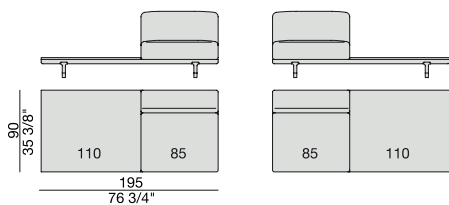

**SOFA/CENTRAL UNIT
with Containers**
270x90

**SOFA/CENTRAL UNIT
with side Coffee tables**
270x90

**SOFA/CENTRAL UNIT
with Coffee table and Container**
270x90

CENTRAL UNIT
170x90

CENTRAL UNIT with Container
195x90

CENTRAL UNIT with Coffee Table
195x90

CENTRAL UNIT
220x90

CENTRAL UNIT with Coffee Table
220x90

CENTRAL UNIT with Container
245x90

CENTRAL UNIT with Coffee Table
245x90

CENTRAL UNIT with Coffee Table
270x90

CORNER
220x90

CORNER with Side Container
220x90

CORNER with Side Coffee Table
220x90

CORNER
270x90

CORNER with Side Container
270x90

CORNER with Side Coffee Table
270x90

END UNIT/CORNER
with Side Coffee Table
195x90

END UNIT/CORNER
with Side Coffee Table
220x90

END UNIT Low Arm
195x90

END UNIT High Arm
195x90

END UNIT with Side Container
195x90

END UNIT with Side Coffee Table
195x90

END UNIT with Side Coffee Table
220x90