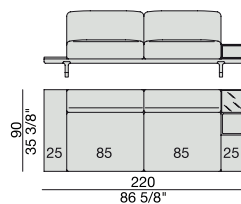

SOFA
220x90

SOFA High Arm
220x90

SOFA with Container
245x90

SOFA with Coffee Table
245x90

SOFA with side Container
220x90

SOFA with side Coffee Table
220x90

SOFA
270x90

SOFA High Arm
270x90

SOFA with Coffee Table
270x90

SOFA with side Container
270x90

SOFA with side Coffee Table
270x90

**SOFA/CENTRAL UNIT
with Containers**
220x90

**SOFA/CENTRAL UNIT
with Coffee Tables**
220x90

**SOFA/CENTRAL UNIT
with Coffee table and Container**
220x90

**SOFA/CENTRAL UNIT
with Containers**
270x90

**SOFA/CENTRAL UNIT
with side Coffee tables**
270x90

**SOFA/CENTRAL UNIT
with Coffee table and Container**
270x90

CENTRAL UNIT
170x90

CENTRAL UNIT with Container
195x90

CENTRAL UNIT with Coffee Table
195x90

CENTRAL UNIT
220x90

CENTRAL UNIT with Coffee Table
220x90

CENTRAL UNIT with Container
245x90

CENTRAL UNIT with Coffee Table
245x90

CENTRAL UNIT with Coffee Table
270x90