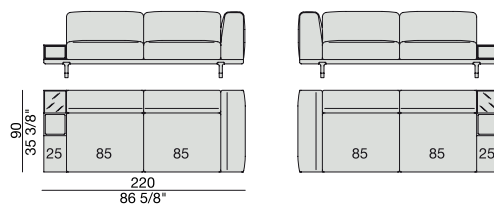

SOFA with Coffee Table
270x90

SOFA with side Container
270x90

SOFA with side Coffee Table
270x90

**SOFA/CENTRAL UNIT
with Containers**
220x90

**SOFA/CENTRAL UNIT
with Coffee Tables**
220x90

**SOFA/CENTRAL UNIT
with Coffee table and Container**
220x90

**SOFA/CENTRAL UNIT
with Containers**
270x90

**SOFA/CENTRAL UNIT
with side Coffee tables**
270x90

**SOFA/CENTRAL UNIT
with Coffee table and Container**
270x90

CENTRAL UNIT
170x90

CENTRAL UNIT with Container
195x90

CENTRAL UNIT with Coffee Table
195x90

CENTRAL UNIT
220x90

CENTRAL UNIT with Coffee Table
220x90

CENTRAL UNIT with Container
245x90

CENTRAL UNIT with Coffee Table
245x90

CENTRAL UNIT with Coffee Table
270x90

CORNER
220x90

CORNER with Side Container
220x90

CORNER with Side Coffee Table
220x90

CORNER
270x90

CORNER with Side Container
270x90

CORNER with Side Coffee Table
270x90

END UNIT/CORNER
with Side Coffee Table
195x90