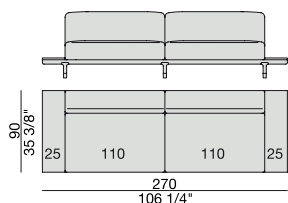

SOFA
220x90

SOFA High Arm
220x90

SOFA with Container
245x90

SOFA with Coffee Table
245x90

SOFA with side Container
220x90

SOFA with side Coffee Table
220x90

SOFA
270x90

SOFA High Arm
270x90

SOFA with Coffee Table
270x90

SOFA with side Container
270x90

SOFA with side Coffee Table
270x90

**SOFA/CENTRAL UNIT
with Containers**
220x90

**SOFA/CENTRAL UNIT
with Coffee Tables**
220x90

**SOFA/CENTRAL UNIT
with Coffee table and Container**
220x90

**SOFA/CENTRAL UNIT
with Containers**
270x90

**SOFA/CENTRAL UNIT
with side Coffee tables**
270x90

**SOFA/CENTRAL UNIT
with Coffee table and Container**
270x90

CENTRAL UNIT
170x90

CENTRAL UNIT with Container
195x90

CENTRAL UNIT with Coffee Table
195x90

CENTRAL UNIT
220x90

CENTRAL UNIT with Coffee Table
220x90

CENTRAL UNIT with Container
245x90

CENTRAL UNIT with Coffee Table
245x90

CENTRAL UNIT with Coffee Table
270x90