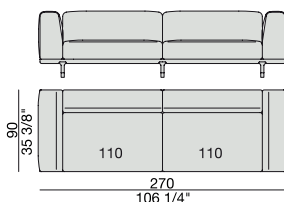

SOFA
220x90

SOFA High Arm
220x90

SOFA with Container
245x90

SOFA with Coffee Table
245x90

SOFA with side Container
220x90

SOFA with side Coffee Table
220x90

SOFA
270x90

SOFA High Arm
270x90

SOFA with Coffee Table
270x90

SOFA with side Container
270x90

SOFA with side Coffee Table
270x90

**SOFA/CENTRAL UNIT
with Containers**
220x90

**SOFA/CENTRAL UNIT
with Coffee Tables**
220x90

**SOFA/CENTRAL UNIT
with Coffee table and Container**
220x90

**SOFA/CENTRAL UNIT
with Containers**
270x90

**SOFA/CENTRAL UNIT
with side Coffee tables**
270x90

**SOFA/CENTRAL UNIT
with Coffee table and Container**
270x90

CENTRAL UNIT
170x90

CENTRAL UNIT with Container
195x90