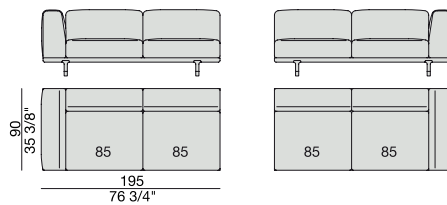

**SOFA/CENTRAL UNIT
with Containers**
270x90

**SOFA/CENTRAL UNIT
with side Coffee tables**
270x90

**SOFA/CENTRAL UNIT
with Coffee table and Container**
270x90

CENTRAL UNIT
170x90

CENTRAL UNIT with Container
195x90

CENTRAL UNIT with Coffee Table
195x90

CENTRAL UNIT
220x90

CENTRAL UNIT with Coffee Table
220x90

CENTRAL UNIT with Container
245x90

CENTRAL UNIT with Coffee Table
245x90

CENTRAL UNIT with Coffee Table
270x90

CORNER
220x90

CORNER with Side Container
220x90

CORNER with Side Coffee Table
220x90

CORNER
270x90

CORNER with Side Container
270x90

CORNER with Side Coffee Table
270x90

END UNIT/CORNER
with Side Coffee Table
195x90

END UNIT/CORNER
with Side Coffee Table
220x90

END UNIT Low Arm
195x90

END UNIT High Arm
195x90

END UNIT with Side Container
195x90

END UNIT with Side Coffee Table
195x90

END UNIT with Side Coffee Table
220x90