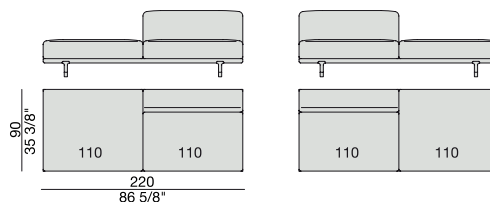

CORNER
220x90

CORNER with Side Container
220x90

CORNER with Side Coffee Table
220x90

CORNER
270x90

CORNER with Side Container
270x90

CORNER with Side Coffee Table
270x90

END UNIT/CORNER
with Side Coffee Table
195x90

END UNIT/CORNER
with Side Coffee Table
220x90

END UNIT Low Arm
195x90

END UNIT High Arm
195x90

END UNIT with Side Container
195x90

END UNIT with Side Coffee Table
195x90

END UNIT with Side Coffee Table
220x90

END UNIT Low Arm
245x90

END UNIT High Arm
245x90

END UNIT with Side Container
245x90

END UNIT with Side Coffee Table
245x90

END UNIT with Side Coffee Table
270x90

CHAISE LONGUE
170x90

**CHAISE LONGUE
with Side Container**
195x90

**CHAISE LONGUE
with Side Coffee Table**
195x90

CHAISE LONGUE
220x90

**CHAISE LONGUE
with Side Container**
245x90

**CHAISE LONGUE
with Side Coffee Table**
245x90

OPEN-END CORNER
135x150

OPEN-END CORNER
90x195