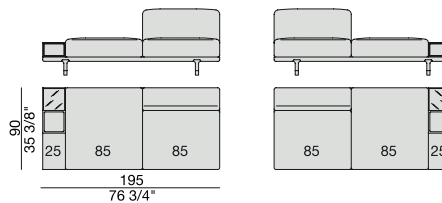

CORNER
220x90

CORNER with Side Container
220x90

CORNER with Side Coffee Table
220x90

CORNER
270x90

CORNER with Side Container
270x90

CORNER with Side Coffee Table
270x90

END UNIT/CORNER
with Side Coffee Table
195x90

END UNIT/CORNER
with Side Coffee Table
220x90

END UNIT Low Arm
195x90

END UNIT High Arm
195x90

END UNIT with Side Container
195x90

END UNIT with Side Coffee Table
195x90

END UNIT with Side Coffee Table
220x90

END UNIT Low Arm
245x90

END UNIT High Arm
245x90

END UNIT with Side Container
245x90

END UNIT with Side Coffee Table
245x90

END UNIT with Side Coffee Table
270x90

CHAISE LONGUE
170x90

**CHAISE LONGUE
with Side Container**
195x90

**CHAISE LONGUE
with Side Coffee Table**
195x90

CHAISE LONGUE
220x90

**CHAISE LONGUE
with Side Container**
245x90

**CHAISE LONGUE
with Side Coffee Table**
245x90

OPEN-END CORNER
135x150

OPEN-END CORNER
90x195