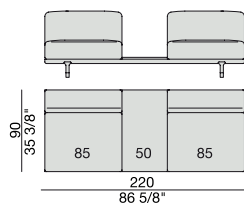

SOFA with Coffee Table
270x90

SOFA with side Container
270x90

SOFA with side Coffee Table
270x90

**SOFA/CENTRAL UNIT
with Containers**
220x90

**SOFA/CENTRAL UNIT
with Coffee Tables**
220x90

**SOFA/CENTRAL UNIT
with Coffee table and Container**
220x90

**SOFA/CENTRAL UNIT
with Containers**
270x90

**SOFA/CENTRAL UNIT
with side Coffee tables**
270x90

**SOFA/CENTRAL UNIT
with Coffee table and Container**
270x90

CENTRAL UNIT
170x90

CENTRAL UNIT with Container
195x90

CENTRAL UNIT with Coffee Table
195x90

CENTRAL UNIT
220x90

CENTRAL UNIT with Coffee Table
220x90

CENTRAL UNIT with Container
245x90

CENTRAL UNIT with Coffee Table
245x90

CENTRAL UNIT with Coffee Table
270x90

CORNER
220x90

CORNER with Side Container
220x90

CORNER with Side Coffee Table
220x90

CORNER
270x90

CORNER with Side Container
270x90

CORNER with Side Coffee Table
270x90

END UNIT/CORNER
with Side Coffee Table
195x90