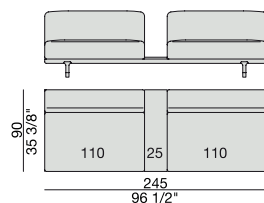

SOFA with Coffee Table
270x90

SOFA with side Container
270x90

SOFA with side Coffee Table
270x90

**SOFA/CENTRAL UNIT
with Containers**
220x90

**SOFA/CENTRAL UNIT
with Coffee Tables**
220x90

**SOFA/CENTRAL UNIT
with Coffee table and Container**
220x90

**SOFA/CENTRAL UNIT
with Containers**
270x90

**SOFA/CENTRAL UNIT
with side Coffee tables**
270x90

**SOFA/CENTRAL UNIT
with Coffee table and Container**
270x90

CENTRAL UNIT
170x90

CENTRAL UNIT with Container
195x90

CENTRAL UNIT with Coffee Table
195x90

CENTRAL UNIT
220x90

CENTRAL UNIT with Coffee Table
220x90

CENTRAL UNIT with Container
245x90

CENTRAL UNIT with Coffee Table
245x90

CENTRAL UNIT with Coffee Table
270x90

CORNER
220x90

CORNER with Side Container
220x90

CORNER with Side Coffee Table
220x90

CORNER
270x90

CORNER with Side Container
270x90

CORNER with Side Coffee Table
270x90

END UNIT/CORNER
with Side Coffee Table
195x90