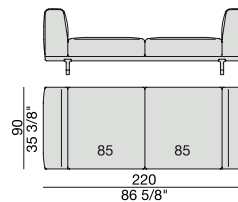

END UNIT/CORNER
with Side Coffee Table
220x90

END UNIT Low Arm
195x90

END UNIT High Arm
195x90

END UNIT with Side Container
195x90

END UNIT with Side Coffee Table
195x90

END UNIT with Side Coffee Table
220x90

END UNIT Low Arm
245x90

END UNIT High Arm
245x90

END UNIT with Side Container
245x90

END UNIT with Side Coffee Table
245x90

END UNIT with Side Coffee Table
270x90

CHAISE LONGUE
170x90

**CHAISE LONGUE
with Side Container**
195x90

**CHAISE LONGUE
with Side Coffee Table**
195x90

CHAISE LONGUE
220x90

**CHAISE LONGUE
with Side Container**
245x90

**CHAISE LONGUE
with Side Coffee Table**
245x90

OPEN-END CORNER
135x150

OPEN-END CORNER
90x195

STOOL with Coffe Table
195x90

STOOL with Coffe Table
220x90

STOOL
170x90

DAY BED
220x90

POGGIARENI

CUSCINO

ESSENZE | *Essences*

Noce Canaletta
Canaletta Walnut