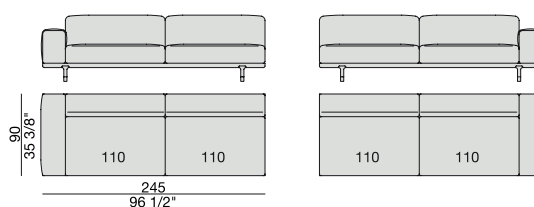

CENTRAL UNIT with Coffee Table
195x90

CENTRAL UNIT
220x90

CENTRAL UNIT with Coffee Table
220x90

CENTRAL UNIT with Container
245x90

CENTRAL UNIT with Coffee Table
245x90

CENTRAL UNIT with Coffee Table
270x90

CORNER
220x90

CORNER with Side Container
220x90

CORNER with Side Coffee Table
220x90

CORNER
270x90

CORNER with Side Container
270x90

CORNER with Side Coffee Table
270x90

END UNIT/CORNER
with Side Coffee Table
195x90

END UNIT/CORNER
with Side Coffee Table
220x90

END UNIT Low Arm
195x90

END UNIT High Arm
195x90

END UNIT with Side Container
195x90

END UNIT with Side Coffee Table
195x90

END UNIT with Side Coffee Table
220x90

END UNIT Low Arm
245x90

END UNIT High Arm
245x90

END UNIT with Side Container
245x90

END UNIT with Side Coffee Table
245x90

END UNIT with Side Coffee Table
270x90

CHAISE LONGUE
170x90

**CHAISE LONGUE
with Side Container**
195x90