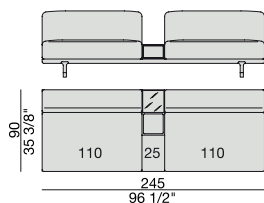

SOFA with Coffee Table
270x90

SOFA with side Container
270x90

SOFA with side Coffee Table
270x90

**SOFA/CENTRAL UNIT
with Containers**
220x90

**SOFA/CENTRAL UNIT
with Coffee Tables**
220x90

**SOFA/CENTRAL UNIT
with Coffee table and Container**
220x90

**SOFA/CENTRAL UNIT
with Containers**
270x90

**SOFA/CENTRAL UNIT
with side Coffee tables**
270x90

**SOFA/CENTRAL UNIT
with Coffee table and Container**
270x90

CENTRAL UNIT
170x90

CENTRAL UNIT with Container
195x90

CENTRAL UNIT with Coffee Table
195x90

CENTRAL UNIT
220x90

CENTRAL UNIT with Coffee Table
220x90

CENTRAL UNIT with Container
245x90

CENTRAL UNIT with Coffee Table
245x90

CENTRAL UNIT with Coffee Table
270x90

CORNER
220x90

CORNER with Side Container
220x90

CORNER with Side Coffee Table
220x90

CORNER
270x90

CORNER with Side Container
270x90

CORNER with Side Coffee Table
270x90

END UNIT/CORNER
with Side Coffee Table
195x90