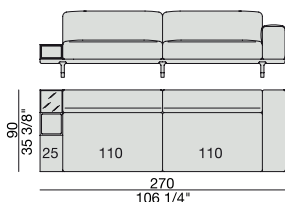

SOFA
220x90

SOFA High Arm
220x90

SOFA with Container
245x90

SOFA with Coffee Table
245x90

SOFA with side Container
220x90

SOFA with side Coffee Table
220x90

SOFA
270x90

SOFA High Arm
270x90

SOFA with Coffee Table
270x90

SOFA with side Container
270x90

SOFA with side Coffee Table
270x90

**SOFA/CENTRAL UNIT
with Containers**
220x90

**SOFA/CENTRAL UNIT
with Coffee Tables**
220x90

**SOFA/CENTRAL UNIT
with Coffee table and Container**
220x90

**SOFA/CENTRAL UNIT
with Containers**
270x90

**SOFA/CENTRAL UNIT
with side Coffee tables**
270x90

**SOFA/CENTRAL UNIT
with Coffee table and Container**
270x90

CENTRAL UNIT
170x90

CENTRAL UNIT with Container
195x90