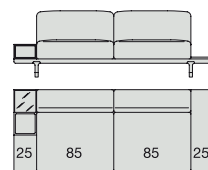

SOFA
220x90

SOFA High Arm
220x90

SOFA with Container
245x90

SOFA with Coffee Table
245x90

SOFA with side Container
220x90

SOFA with side Coffee Table
220x90

SOFA
270x90

SOFA High Arm
270x90

SOFA with Coffee Table
270x90

SOFA with side Container
270x90

SOFA with side Coffee Table
270x90

**SOFA/CENTRAL UNIT
with Containers**
220x90

**SOFA/CENTRAL UNIT
with Coffee Tables**
220x90

**SOFA/CENTRAL UNIT
with Coffee table and Container**
220x90

**SOFA/CENTRAL UNIT
with Containers**
270x90

**SOFA/CENTRAL UNIT
with side Coffee tables**
270x90

**SOFA/CENTRAL UNIT
with Coffee table and Container**
270x90

CENTRAL UNIT
170x90

CENTRAL UNIT with Container
195x90

CENTRAL UNIT with Coffee Table
195x90

CENTRAL UNIT
220x90

CENTRAL UNIT with Coffee Table
220x90

CENTRAL UNIT with Container
245x90

CENTRAL UNIT with Coffee Table
245x90

CENTRAL UNIT with Coffee Table
270x90