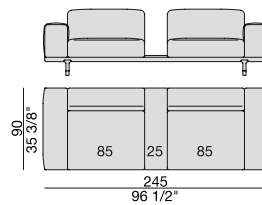

SOFA
220x90

SOFA High Arm
220x90

SOFA with Container
245x90

SOFA with Coffee Table
245x90

SOFA with side Container
220x90

SOFA with side Coffee Table
220x90

SOFA
270x90

SOFA High Arm
270x90

SOFA with Coffee Table
270x90

SOFA with side Container
270x90

SOFA with side Coffee Table
270x90

**SOFA/CENTRAL UNIT
with Containers**
220x90

**SOFA/CENTRAL UNIT
with Coffee Tables**
220x90

**SOFA/CENTRAL UNIT
with Coffee table and Container**
220x90

**SOFA/CENTRAL UNIT
with Containers**
270x90

**SOFA/CENTRAL UNIT
with side Coffee tables**
270x90

**SOFA/CENTRAL UNIT
with Coffee table and Container**
270x90

CENTRAL UNIT
170x90

CENTRAL UNIT with Container
195x90

CENTRAL UNIT with Coffee Table
195x90

CENTRAL UNIT
220x90

CENTRAL UNIT with Coffee Table
220x90

CENTRAL UNIT with Container
245x90

CENTRAL UNIT with Coffee Table
245x90

CENTRAL UNIT with Coffee Table
270x90