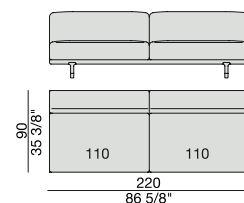

SOFA with Coffee Table
270x90

SOFA with side Container
270x90

SOFA with side Coffee Table
270x90

**SOFA/CENTRAL UNIT
with Containers**
220x90

**SOFA/CENTRAL UNIT
with Coffee Tables**
220x90

**SOFA/CENTRAL UNIT
with Coffee table and Container**
220x90

**SOFA/CENTRAL UNIT
with Containers**
270x90

**SOFA/CENTRAL UNIT
with side Coffee tables**
270x90

**SOFA/CENTRAL UNIT
with Coffee table and Container**
270x90

CENTRAL UNIT
170x90

CENTRAL UNIT with Container
195x90

CENTRAL UNIT with Coffee Table
195x90

CENTRAL UNIT
220x90

CENTRAL UNIT with Coffee Table
220x90

CENTRAL UNIT with Container
245x90

CENTRAL UNIT with Coffee Table
245x90

CENTRAL UNIT with Coffee Table
270x90

CORNER
220x90

CORNER with Side Container
220x90

CORNER with Side Coffee Table
220x90

CORNER
270x90

CORNER with Side Container
270x90

CORNER with Side Coffee Table
270x90

END UNIT/CORNER
with Side Coffee Table
195x90