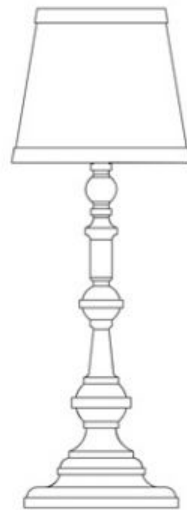

m o o o i[®]

Paper Floor Lamp Patchwork

by Studio Job

Paper Patchwork by Studio Job is a new member of Moooi's renowned Paper Collection family, which celebrates classic forms and a material with infinite potential: paper.

E27 x I
60 W MAX type A
Cable length 3 M (black)
Europlug

E26 x I
100 W MAX type A
Cable length 3 M (black)
US 2-pin plug

packaging

shade

H 78 cm | 30.7"
W 78 cm | 30.7"
D 68 cm | 26.7"

Colli 1/2

Product weight:
12 KG | 26,5 lb

With packaging:
14,3 KG | 31,5 lb

base CE/UL

H 92 cm | 36.2"
W 65 cm | 25.6"
D 66 cm | 26"

Colli 2/2

Product weight:
18 KG | 39,7 lb

With packaging:
20 KG | 44,1 lb

Base ENEC/AUS

H 162 cm | 63.7"
W 65 cm | 25.6"
D 66 cm | 26"

dimensions

70cm | 27.6"

194cm | 76.4"