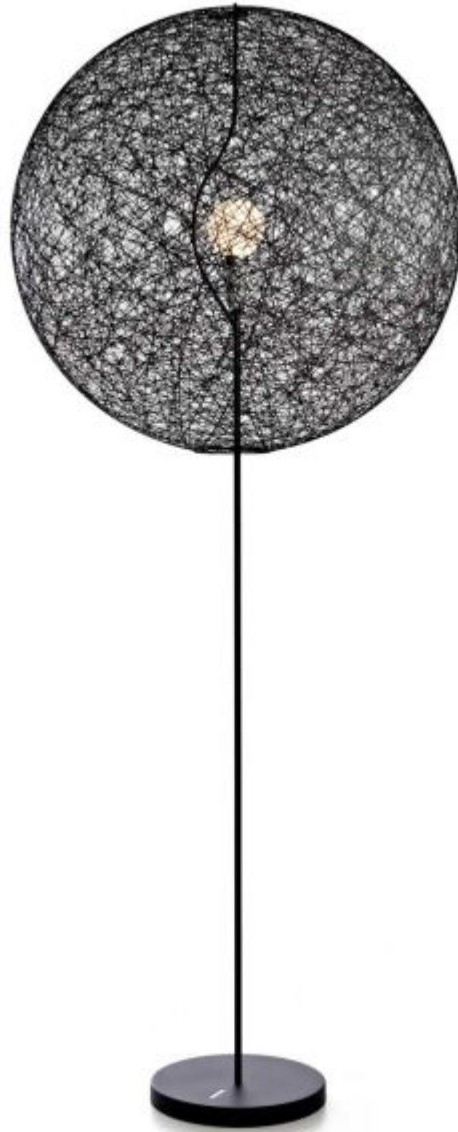

## Random Light Led Floor Lamp

---

by Bertjan Pot

For the first time the Random Light stops drifting and comes down to earth...literally! It's the first floor lamp available in the Random light family and the ideal 'light' solution to furnish any space.

---

<b>Designer</b>	Bertjan Pot
<b>Year of design</b>	2010
<b>Material</b>	fibreglass soaked in epoxy resin, matt chromed steel base (white), semi gloss black powder coated base (black), matt aluminium heat sink and opal glass