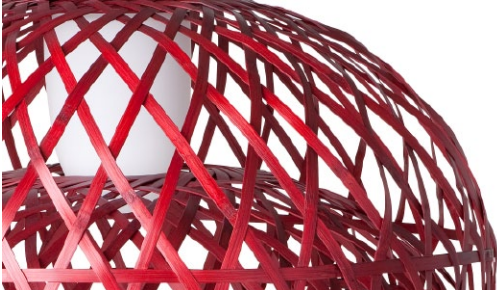

m o o o i[®]

Emperor table lamp

Once upon a time an Asian emperor received as a gift a nightingale. The charming bird sang so beautifully that the emperor always wanted it by his side. He placed the nightingale a majestic hand woven bamboo cage in the imperial chambers and listened, enchanted, to the magic sound...

Designer	Neri & Hu
Year of design	2009
Material	Bamboo rattan cage shade, glass diffuser and Zamac base with steel frame.
Additional	Each cage is woven by hand and therefore has a unique character. Touch dimmer on table lamp operated by touching the stem.

Detailing

The Emperor has a glass diffuser, that creates a very warm glow of light.

Please refer to the manual for more information

Colour

Red
RAL 3004

Black
RAL 9005

Technical

G9 x I
33 W MAX
Cable length 1,5M (black textile)
Europlug

Main dimensions

33cm | 13"

64cm | 25.2"