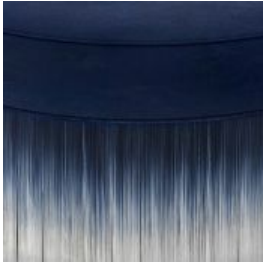

## Fabric

Lario 54 Blue

Lario 2002 Dark Grey

Lario 2003 Light Grey

Composition 100% COTTON

Martindale >40.000

Lightfastness 4

Pilling 5