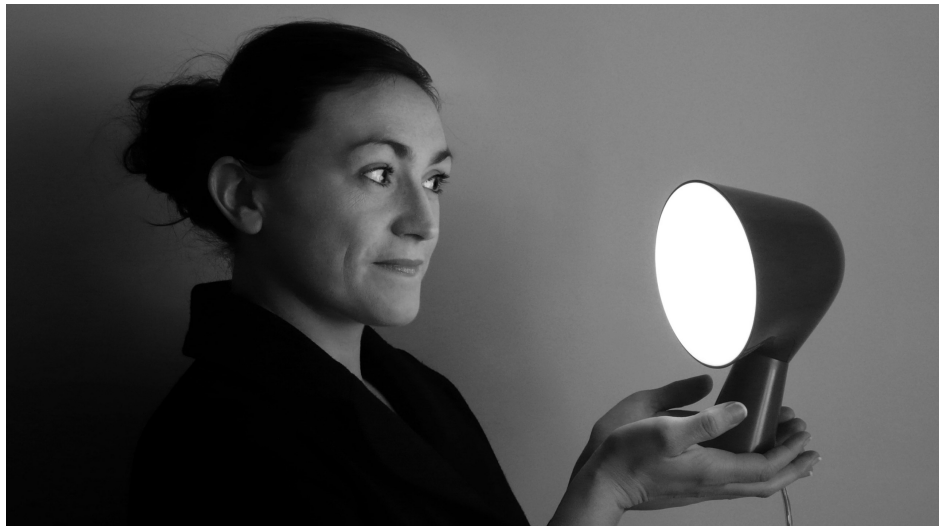

Binic, tavolo

by Ionna Vautrin

FOSCARINI

DESCRIPTION

Table lamp with direct light. Matt batch-dyed ABS base with metal ballast inside, upper part in glossy finish batch-dyed ABS with a white parabola and diffuser inside it, both in polycarbonate. ON/OFF switch on the transparent cable.

MATERIALS

Batch-dyed ABS and polycarbonate

COLORS

Anthracite, White, Blue, Yellow, Pink, Aquamarine

Binic, tavolo

technical details

FOSCARINI

Binic is the name of a small lighthouse on the coast of Brittany, the region the designer Ionna Vautrin comes from, which is the inspiring theme of this small table lamp filled with character. Its colorful and unusual shape whets the imagination and is immediately appealing. The round glossy finish upper volume is supported by a conical satin finish base, casting an intense and uniform spotlight downwards. With its palette of 6 trendy colours, Binic is in tune with the personality of whoever chooses his or her favourite version and it blends in seamlessly with a range of domestic environments and styles: a study, a child's or an adult's bedroom or a personal corner in a living room. A packaging designed by Ionna Vautrin herself, unique and fun like the lamp itself, suggests Binic as a "take away" object, to be given away as a present, or for personal use.

CE □ IP 20

ENERGY EFFICIENCY

A+, A

Binic, tavolo

Designer

FOSCARINI

IONNA VAUTRIN

After multiple European partnerships, and after receiving the “Grand Prix de la Création” in Paris in 2011, she opened her own studio, with an ambition to design immediate yet surprising objects, distinguished by the merger of industry and poetry.

Examples of this philosophy include the Binic table lamp, a small, friendly household spotlight, and the Chouchin family of lamps, with simple, familiar and complementary shapes and colours.

Binic, tavolo
family