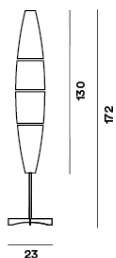

Havana, terra

technical details

FOSCARINI

The young, light-weight appearance recalling the shape of a cigar, which ironically gives it its name, the soft light that it emits and the ease with which it blends in with the most varied contexts, have made it the great success that it is today, so much so that it is also part of the permanent collection on exhibit at the New York MoMA. The diffuser consists of four satin finish polyethylene segments. Small round metal hooks hold two subsequent elements together without them touching, leaving room for three slim empty bands that fill up with light when the lamp is on. Havana is available as a suspension, wall or floor lamp.

Havana

SCHEMATIC & LIGHT EMISSION

MATERIAL

Injection moulded polyethylene and coated or chromed metal

COLORS

LIGHT SOURCE

LED retrofit, Fluo 1x 25W E27
Halo 1x 116W E27
LED retrofit halo 1x 116W E28