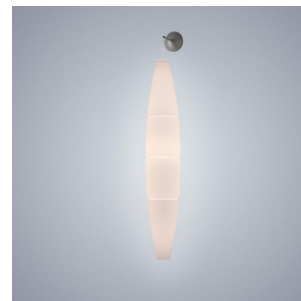

Havana, terra

by Jozeph Forakis

FOSCARINI

DESCRIPTION

Floor lamp with diffused light. Diffuser consisting of four injection-moulded polyethylene parts joined by chromed metal hooks. Base, diffuser support and rod made of epoxy powder coated or glossy chromed metal. ON/OFF switch or dimmer switch fitted onto the transparent cable, as requested.

MATERIALS

Injection moulded polyethylene and coated or chromed metal

COLORS

White

Havana, terra

technical details

FOSCARINI

The young, light-weight appearance recalling the shape of a cigar, which ironically gives it its name, the soft light that it emits and the ease with which it blends in with the most varied contexts, have made it the great success that it is today, so much so that it is also part of the permanent collection on exhibit at the New York MoMA. The diffuser consists of four satin finish polyethylene segments. Small round metal hooks hold two subsequent elements together without them touching, leaving room for three slim empty bands that fill up with light when the lamp is on. Havana is available as a suspension, wall or floor lamp.

Havana

SCHEMATIC & LIGHT EMISSION

MATERIAL

Injection moulded polyethylene and coated or chromed metal

COLORS

LIGHT SOURCE

LED retrofit, Fluo 1x 25W E27
Halo 1x 116W E27
LED retrofit halo 1x 116W E28

CERTIFICATIONS

Havana, terra
family

FOSCARINI

Havana

Havana Sospensione

Havana Terra

Havana