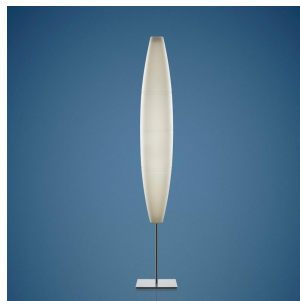

Havana, terra

by Jozeph Forakis

FOSCARINI

DESCRIPTION

Floor lamp with diffused light. Diffuser consisting of four injection-moulded polyethylene parts joined by chromed metal hooks. Base, diffuser support and rod made of epoxy powder coated or glossy chromed metal. ON/OFF switch or dimmer switch fitted onto the transparent cable, as requested.

MATERIALS

Injection moulded polyethylene and coated or chromed metal

COLORS

White

Havana, terra

technical details

FOSCARINI

The young, light-weight appearance recalling the shape of a cigar, which ironically gives it its name, the soft light that it emits and the ease with which it blends in with the most varied contexts, have made it the great success that it is today, so much so that it is also part of the permanent collection on exhibit at the New York MoMA. The diffuser consists of four satin finish polyethylene segments. Small round metal hooks hold two subsequent elements together without them touching, leaving room for three slim empty bands that fill up with light when the lamp is on. Havana is available as a suspension, wall or floor lamp.

Havana

SCHEMATIC & LIGHT EMISSION

MATERIAL

Injection moulded polyethylene and coated or chromed metal

COLORS

LIGHT SOURCE

LED retrofit, Fluo 1x 25W E27
Halo 1x 116W E27
LED retrofit halo 1x 116W E28

CERTIFICATIONS

Havana, terra
family

FOSCARINI

Havana

Havana Sospensione

Havana Terra

Havana