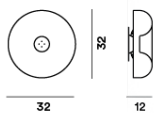

Circus piccola

SCHEMATIC & LIGHT EMISSION

MATERIAL

Blown glass, nickelplated or coated metal

COLORS

LIGHT SOURCE

LED retrofit, Fluo 4x 8W E14