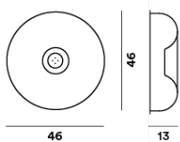

Circus, parete

technical details

FOSCARINI

A soft shape made from blown glass appears fixed with a satin-finish metal button positioned in relation to the central hole. This is the distinguishing mark of Circus. The name evokes the lamp's circular outline; a shape that is always current, so much so that it has been a part of the collection since 1994. Available as a wall or ceiling lamp, Circus decorates with a simple, balanced character, underlined by the intense glow that filters from the white diffuser. The glossy surface enriches the basic shape of the lamp through an illusion of elegant reflections. The lamp is available in two sizes.

Circus grande

SCHEMATIC & LIGHT EMISSION

MATERIAL

Blown glass, nickelplated or coated metal

COLORS

LIGHT SOURCE

LED retrofit, Fluo 4x 12W E27