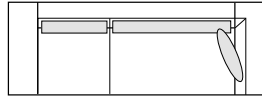

**DIMENSIONS**

H 750 - mm  
W 1825 - mm  
D 1000 - mm  
SH 420 - mm

small asymmetrical settee right  
complete item

**DIMENSIONS**

H 750 - mm  
W 1800 - mm  
D 1000 - mm  
SH 420 - mm

small asymmetrical settee left complete  
item

**DIMENSIONS**

H 750 - mm  
W 2205 - mm  
D 1000 - mm  
SH 420 - mm

large settee with armrest a complete  
item

**DIMENSIONS**

H 750 - mm  
W 2435 - mm  
D 1000 - mm  
SH 420 - mm

large settee with armrest b complete  
item

**DIMENSIONS**

H 750 - mm  
W 2485 - mm  
D 1000 - mm  
SH 420 - mm

large asymmetrical settee right  
complete item

**DIMENSIONS**

H 750 - mm  
W 2460 - mm  
D 1000 - mm  
SH 420 - mm

large asymmetrical settee left complete item

**DIMENSIONS**  
H 750 - mm  
W 2460 - mm  
D 1000 - mm  
SH 420 - mm

lounge settee right with armrest a complete item

**DIMENSIONS**  
H 750 - mm  
W 1515 - mm  
D 2050 - mm  
SH 420 - mm

lounge settee right with armrest b complete item