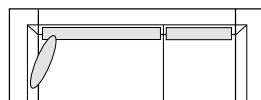

**DIMENSIONS**

H 750 - mm  
W 1800 - mm  
D 1000 - mm  
SH 420 - mm

small settee complete item

**DIMENSIONS**

H 750 - mm  
W 1225 - mm  
D 1000 - mm  
SH 420 - mm

large settee without arms complete item

**DIMENSIONS**

**DIMENSIONS**

H 750 - mm  
W 2205 - mm  
D 1000 - mm  
SH 420 - mm

large 1-armed settee left with armrest a  
complete item

**DIMENSIONS**

H 750 - mm  
W 2160 - mm  
D 1000 - mm  
SH 420 - mm

large 1-armed settee left with armrest b  
complete item

**DIMENSIONS**

H 750 - mm  
W 2205 - mm  
D 1000 - mm  
SH 420 - mm

large settee with armrest a complete  
item

**DIMENSIONS**

H 750 - mm  
W 2435 - mm  
D 1000 - mm  
SH 420 - mm

large settee with armrest b complete  
item

**DIMENSIONS**

H 750 - mm  
W 2485 - mm  
D 1000 - mm  
SH 420 - mm

large asymmetrical settee right  
complete item

**DIMENSIONS**

H 750 - mm  
W 2460 - mm  
D 1000 - mm  
SH 420 - mm

large asymmetrical settee left complete item