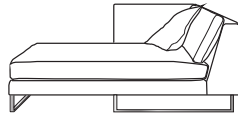

DIMENSIONS

H 765 - mm
W 1525 - mm
D 1000 - mm
SH 410 - mm

large 1-armed settee right with armrest a complete item

DIMENSIONS

H 765 - mm
W 2160 - mm
D 1000 - mm
SH 410 - mm

large 1-armed settee right with armrest b complete item

DIMENSIONS

H 765 - mm
W 2205 - mm
D 1000 - mm
SH 410 - mm

large 1-armed settee left with armrest a complete item

DIMENSIONS

H 765 - mm
W 2160 - mm
D 1000 - mm
SH 410 - mm

large 1-armed settee left with armrest b complete item

DIMENSIONS
H 765 - mm
W 2205 - mm
D 1000 - mm
SH 410 - mm

mini-lounge/right with armrest a complete item

DIMENSIONS
H 765 - mm
W 1275 - mm
D 1750 - mm
SH 410 - mm

mini-lounge/right with armrest b complete item

DIMENSIONS
H 765 - mm
W 1300 - mm
D 1750 - mm
SH 410 - mm

mini-lounge/left with armrest a complete item

DIMENSIONS
H 765 - mm
W 1275 - mm
D 1750 - mm
SH 410 - mm

mini-lounge/left with armrest b complete item