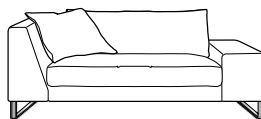

DIMENSIONS

H 765 - mm
W 1775 - mm
D 1000 - mm
SH 410 - mm

small settee with armrest b complete item

DIMENSIONS

H 765 - mm
W 1825 - mm
D 1000 - mm
SH 410 - mm

small asymmetrical settee right complete item

DIMENSIONS

H 765 - mm
W 1800 - mm
D 1000 - mm
SH 410 - mm

small asymmetrical settee left complete item

DIMENSIONS

H 765 - mm
W 1800 - mm
D 1000 - mm
SH 410 - mm

small settee complete item

DIMENSIONS

H 765 - mm
W 1225 - mm
D 1000 - mm
SH 410 - mm

DIMENSIONS

H 765 - mm
W 2485 - mm
D 1000 - mm
SH 410 - mm

large asymmetrical settee right complete item

DIMENSIONS

H 765 - mm
W 2460 - mm
D 1000 - mm
SH 410 - mm

large asymmetrical settee left complete item

DIMENSIONS
H 250 - mm
W 530 - mm
D 120 - mm

footstool

DIMENSIONS
W 1000 - mm
D 1000 - mm
SH 410 - mm

back cushion for corner composition

DIMENSIONS
H 410 - mm
W 600 - mm
E 160 - mm

cushion 57 x 57

DIMENSIONS