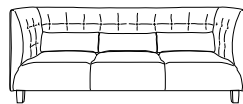

large settee complete item arno

DIMENSIONS

H 860 - mm
W 2100 - mm
D 820 - mm
SH 410 - mm