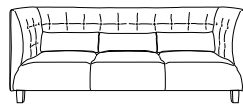

large settee complete item canvas laine
/ remix

DIMENSIONS

H 860 - mm
W 2100 - mm
D 820 - mm
SH 410 - mm