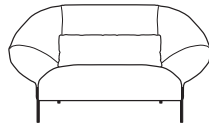

PAIPAÏ

Design by
LucidiPevere

Description

Païpaï is a project which unfolded from a simple gesture : folding a piece of paper to create a closed shape. And thus a visibly comfortable cocoon seat is born. The folds mark the foam, shaping its contours and giving emphasis to the armrests, thus creating the identity of the settee, which was named after the Pai-Pai fan which itself has a characteristic rounded shape. The Païpaï collection was designed to offer the best possible seat comfort thanks to the height of the back and the judicious use of high-performance foams.

Legs in matt black steel Ø 18 mm.

COMFORT

Settee and love seat : suspension of seat and back via elastic webbing. Structure of seat in high resilience Bultex foam (38 kg/m³ - 3.6 kPa), clad in ultra-flexible polyurethane foam (30 kg/m³ - 1.8 kPa) and 200 g/m² polyester quilting. Back in high resilience Bultex foam (38 kg/m³ - 3.6 kPa), clad in ultra-flexible polyurethane foam (30 kg/m³ - 1.8 kPa) and polyester quilting (200 g/m² and 100 g/m²). Lumbar cushion (660 x 300mm) filled with goose feathers.

More info at

www.ligne-roset.com

© Ligne Roset 2018

LOVESEAT

DIMENSIONS

H 830 mm - W 1500 mm - D 970 mm - SH 390 mm -

Other sizes

loveseat

DIMENSIONS

H 830 - mm
W 1500 - mm
D 970 - mm
SH 390 - mm

large settee

DIMENSIONS

H 830 - mm
W 2250 - mm
D 970 - mm
SH 390 - mm

footstool

DIMENSIONS

W 770 - mm
D 530 - mm
SH 390 - mm