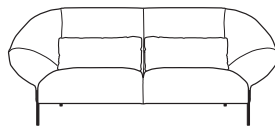

More info at

www.ligne-roset.com

© Ligne Roset 2018

LOVESEAT

DIMENSIONS

H 830 mm - W 1500 mm - D 970 mm - SH 390 mm -

Other sizes

loveseat

DIMENSIONS

H 830 - mm
W 1500 - mm
D 970 - mm
SH 390 - mm

large settee

DIMENSIONS

H 830 - mm
W 2250 - mm
D 970 - mm
SH 390 - mm

footstool

DIMENSIONS

W 770 - mm
D 530 - mm
SH 390 - mm