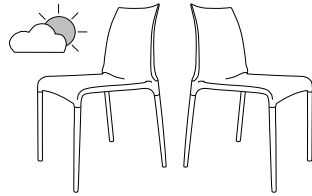

Technical Specifications

More info at

www.ligne-roset.com

© Ligne Roset 2018

CHAIR WHITE INDOOR / OUTDOOR

DIMENSIONS

H 830 mm - W 420 mm - D 515 mm - SH 460 mm -

Other sizes

chair white indoor / outdoor

DIMENSIONS

H 830 - mm
W 420 - mm
D 515 - mm
SH 460 - mm

chair beige indoor / outdoor

DIMENSIONS

H 830 - mm
W 420 - mm
D 515 - mm
SH 460 - mm

chair light grey indoor / outdoor

DIMENSIONS

H 830 - mm
W 420 - mm
D 515 - mm
SH 460 - mm

chair olive green indoor / outdoor

DIMENSIONS

H 830 - mm
W 420 - mm
D 515 - mm
SH 460 - mm

chair black indoor / outdoor

DIMENSIONS

H 830 - mm
W 420 - mm
D 515 - mm
SH 460 - mm

set of 2 chairs white indoor / outdoor

DIMENSIONS

H 830 - mm
W 420 - mm
D 515 - mm
SH 460 - mm

set of 2 chairs beige indoor / outdoor

DIMENSIONS

H 830 - mm
W 420 - mm
D 515 - mm
SH 460 - mm

set of 2 chairs light grey indoor /
outdoor