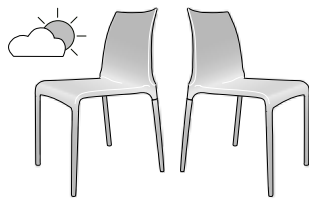

PETRA

Design by

Claudio Dondoli & Marco Poggi

Description

Chair with shell in moulded lacquered polyurethane and 4 matching lacquered aluminium legs. This chair is suitable for outdoor use. May be stacked in fours.

H 830 - mm
W 420 - mm
D 515 - mm
SH 460 - mm

chair olive green indoor / outdoor

DIMENSIONS

H 830 - mm
W 420 - mm
D 515 - mm
SH 460 - mm

chair black indoor / outdoor

DIMENSIONS

H 830 - mm
W 420 - mm
D 515 - mm
SH 460 - mm

set of 2 chairs white indoor / outdoor

DIMENSIONS

H 830 - mm
W 420 - mm
D 515 - mm
SH 460 - mm

set of 2 chairs beige indoor / outdoor

DIMENSIONS

H 830 - mm
W 420 - mm
D 515 - mm
SH 460 - mm

set of 2 chairs light grey indoor /
outdoor

DIMENSIONS

H 830 - mm
W 420 - mm
D 515 - mm
SH 460 - mm

set of 2 chairs olive green indoor /
outdoor

DIMENSIONS

H 830 - mm
W 420 - mm
D 515 - mm
SH 460 - mm

set of 2 chairs black indoor / outdoor

DIMENSIONS