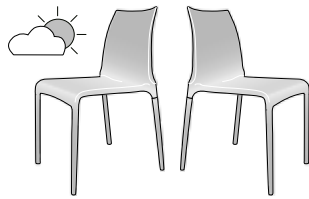

PETRA

Design by

Claudio Dondoli & Marco Poggi

Description

Chair with shell in moulded lacquered polyurethane and 4 matching lacquered aluminium legs. This chair is suitable for outdoor use. May be stacked in fours.

chair white indoor / outdoor

DIMENSIONS

H 830 - mm
W 420 - mm
D 515 - mm
SH 460 - mm

chair beige indoor / outdoor

DIMENSIONS

H 830 - mm
W 420 - mm
D 515 - mm
SH 460 - mm

chair light grey indoor / outdoor

DIMENSIONS

H 830 - mm
W 420 - mm
D 515 - mm
SH 460 - mm

chair olive green indoor / outdoor

DIMENSIONS

H 830 - mm
W 420 - mm
D 515 - mm
SH 460 - mm

chair black indoor / outdoor

DIMENSIONS

H 830 - mm
W 420 - mm
D 515 - mm
SH 460 - mm

set of 2 chairs white indoor / outdoor

DIMENSIONS

H 830 - mm
W 420 - mm
D 515 - mm
SH 460 - mm

set of 2 chairs beige indoor / outdoor

DIMENSIONS

H 830 - mm
W 420 - mm
D 515 - mm
SH 460 - mm

set of 2 chairs light grey indoor /
outdoor