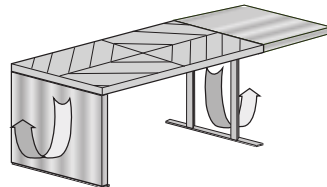

# CINELINE

**Design by**  
Pagnon & Pelhaître

**Description**

Dining table with extension leaf in lacquer. Top in alveolar panels; feet in brilliant-chromed steel. When in 'folded' position, the Cineline dining table measures H 74 x W 100 x L 160cm. The extensions are stowed vertically beneath the top on the two 'short' sides. In 'unfolded' position, the two extensions are lifted to horizontal position to make a top 298,4 x 100cm. The chromed metal frame is more or less hidden by the extensions when the table is in 'folded' position. This table will seat six comfortably when in folded position, and between ten and twelve when unfolded. If desired, one extension can be used rather than two.

**Technical Specifications**

**More info at**  
[www.ligne-roset.com](http://www.ligne-roset.com)

© Ligne Roset 2018

**DINING TABLE WITH EXTENSION LEAF GLOSS WHITE LACQUER**

**DIMENSIONS**  
H 740 mm - W 1600 mm - D 1000 mm -

**Other sizes**

dining table with extension leaf gloss  
white lacquer

**DIMENSIONS**  
H 740 - mm  
W 1600 - mm  
D 1000 - mm

dining table with extension leaf satin  
white lacquer

**DIMENSIONS**  
H 740 - mm  
W 1600 - mm  
D 1000 - mm

dining table with extension leaf fern-  
effect walnut

**DIMENSIONS**  
H 740 - mm  
W 1600 - mm  
D 1000 - mm