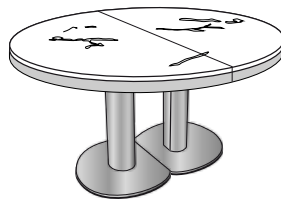

Dining table Ø 130 cm :  
Dining table supplied with 2 extensions (W 60 cm), to be stored separately. These extensions have fixed 7 cm lips. The two parts of the base and the plate at floor level are in steel: brilliant-chromed in the case of the bases and matt chromed-effect for the plate. The central base is in two parts (attached to the tops) which move apart when one wants to install the extension(s). These extensions are matched to the tops. This table accommodates 6 persons when closed, or 8-12 with the extension(s) in place.

**Technical Specifications**

**More info at**  
[www.ligne-roset.com](http://www.ligne-roset.com)

© Ligne Roset 2018

**DINING TABLE WHITE MARBLE-EFFECT CERAMIC STONEWARE + WHITE FENIX  
EXTENSION CHROMED BASE**

**DIMENSIONS**  
H 740 mm - Ø 1100 mm

**Other sizes**

dining table white marble-effect ceramic stoneware + white fenix extension chromed base

**DIMENSIONS**  
H 740 - mm  
Ø 1100 - mm

dining table white marble-effect ceramic stoneware + 2 white fenix extensions chromed base

**DIMENSIONS**  
H 740 - mm  
Ø 1100 - mm

dining table gloss white lacquered top + matching extension chromed base

**DIMENSIONS**  
H 740 - mm  
Ø 1100 - mm

dining table gloss white lacquered top + 2 matching extensions chromed base