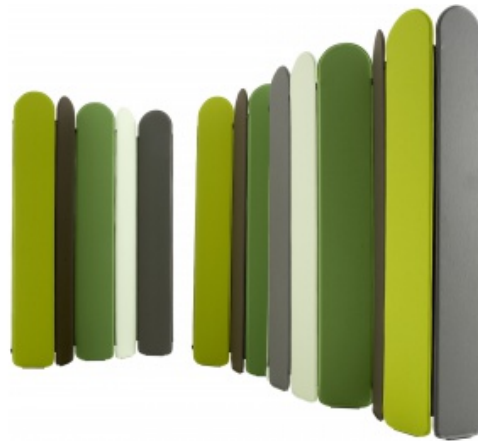

SCREEN: ENDLESS

Design by
Delo Lindo

Description

Screen comprising 5 panels covered in Divina fabric. Choice of 3 'multicolour' options with one of each of the following colours per panel: black/grey (with Divina colours 173 - 171 - 181 - 191 - 154), green (with Divina colours 936 - 984 - 956 - 846 - 944) or amethyst (with Divina colours 376 - 692 - 696 - 684 - 793). It is also possible to order screens with the same colour on each of the 5 panels (choose from any colour of Divina).

Technical Specifications

More info at
www.ligne-roset.com

© Ligne Roset 2018

SCREEN PANELS IN DIVINA BLACK/GREY

DIMENSIONS

H 1610 mm - W 1300 mm - D 15 mm -

Other sizes

screen panels in divina black/grey

DIMENSIONS
H 1610 - mm
W 1300 - mm
D 15 - mm

screen panels in divina green set

DIMENSIONS
H 1610 - mm
W 1300 - mm
D 15 - mm

screen panels in divina amethyst

DIMENSIONS
H 1610 - mm
W 1300 - mm
D 15 - mm

screen panels in divina single-colour