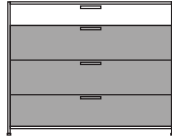

sideboard unit 3 lower drawers white
lacquer

DIMENSIONS
H 855 - mm
W 1080 - mm
D 480 - mm