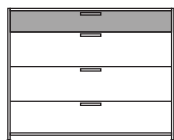

1 upper drawer for chest perle lacquer

DIMENSIONS