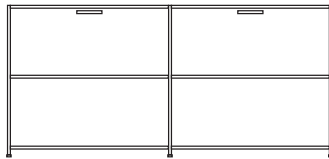

glass shelf for t.v. cabinet w 215 &  
console w 108 clear glass

**DIMENSIONS**

console 2 flap doors lacquer - colour to  
order

**DIMENSIONS**  
H 783 - mm  
W 1700 - mm  
D 450 - mm

console 2 flap doors argile lacquer