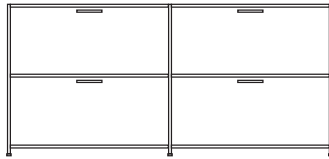

sideboard 4 flap doors argile lacquer

DIMENSIONS
H 783 - mm
W 1700 - mm
D 450 - mm