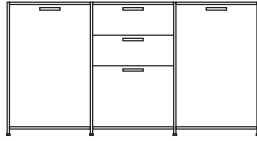

sideboard 2 doors + 3 drawers lacquer
- colour to order

DIMENSIONS
H 855 - mm
W 1635 - mm
D 450 - mm