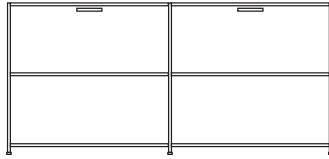

console 2 flap doors white lacquer

DIMENSIONS

H 783 - mm
W 1700 - mm
D 450 - mm