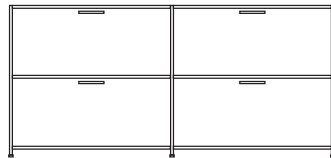

DIMENSIONS
H 783 - mm
W 1700 - mm
D 450 - mm

sideboard 2 drawers + 2 flap doors
perle lacquer