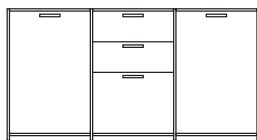

sideboard 2 doors + 3 drawers white
lacquer

DIMENSIONS
H 855 - mm
W 1635 - mm
D 450 - mm