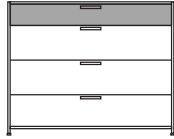

1 upper drawer for chest argile lacquer

DIMENSIONS