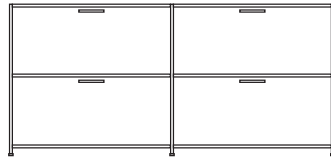

DIMENSIONS
H 783 - mm
W 1700 - mm
D 450 - mm

sideboard 2 drawers + 2 flap doors
white lacquer