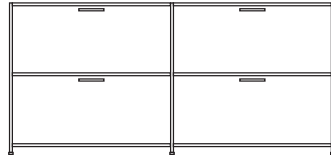

sideboard 2 drawers + 2 flap doors
argile lacquer