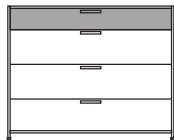

1 upper drawer for chest white lacquer

DIMENSIONS