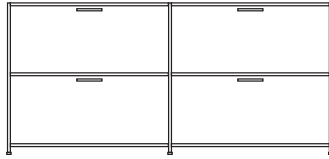

sideboard 4 flap doors lacquer - colour
to order

DIMENSIONS
H 783 - mm
W 1700 - mm
D 450 - mm