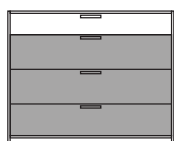

**DIMENSIONS**

1 upper drawer to receive bow fronted chest perle lacquer

**DIMENSIONS**

sideboard unit 3 lower drawers lacquer  
- colour to order

**DIMENSIONS**

H 855 - mm  
W 1080 - mm  
D 480 - mm

sideboard unit 3 lower drawers argile lacquer

**DIMENSIONS**

H 855 - mm  
W 1080 - mm  
D 480 - mm

sideboard unit 3 lower drawers white  
lacquer

**DIMENSIONS**  
H 855 - mm  
W 1080 - mm  
D 480 - mm

sideboard unit 3 lower drawers perle  
lacquer

**DIMENSIONS**  
H 855 - mm  
W 1080 - mm  
D 480 - mm