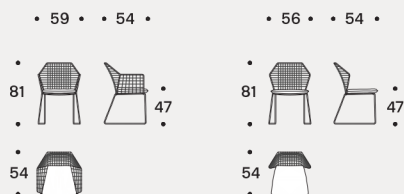

1 2

- 1 Bianco (outdoor) / White (outdoor) / Blanc (outdoor) / Blanco (outdoor)
- 2 Nero (outdoor) / Black (outdoor) / Noir (outdoor) / Negro (outdoor)

Finitura cime / Ropes finish

1 2 3 4 5 6

- 1 Nero / Black / Noir / Negro
- 2 Canapa / Hemp / Chanvre / Cáñamo
- 3 Grigio / Grey / Gris / Gris
- 4 Verde / Green / Vert / Verde
- 5 Azzurro / Blue / Bleu / Azul
- 6 Arancio / Orange / Orange / Naranja

Sedia con e senza braccioli / Chair with and without armrests

Sgabello basso e alto / Low and high stool

Finitura struttura / Frame finish

1 2 3 4 5 6 7

- 1 Bianco (outdoor) / White (outdoor) / Blanc (outdoor) / Blanco (outdoor)
- 2 Nero (outdoor) / Black (outdoor) / Noir (outdoor) / Negro (outdoor)
- 3 Cromo / Chrome / Chrome / Cromo
- 4 Rame / Copper / Cuivre / Cobre
- 5 Black nichel / Black nickel / Nickel noir / Niquel negro
- 6 Bronze Copper Matt
- 7 Bronze Gold Matt