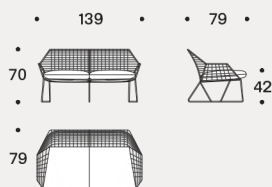

Divano / Sofa