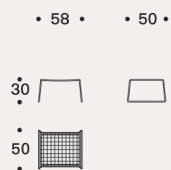

Fully removable covers.

Structure

In 12 mm wire drawn for sofa and armchair.

In 11 mm wire drawn for chair with or without armrest and for stool. For all products, structure is covered with plaiting of 4 mm diameter of polyester ropes.

Padding

Seat cushion is filled with a special 30 water-draining polyurethane, covered with polyester fiber 300gr/sqm on 100% polyester lining.

Divano / Sofa

Poltrona / Armchair

Pouf

Finitura struttura / Frame finish

1 2

- 1 Bianco (outdoor) / White (outdoor) / Blanc (outdoor) / Blanco (outdoor)
- 2 Nero (outdoor) / Black (outdoor) / Noir (outdoor) / Negro (outdoor)

Finitura cime / Ropes finish

1 2 3 4 5 6

- 1 Nero / Black / Noir / Negro
- 2 Canapa / Hemp / Chanvre / Cáñamo
- 3 Grigio / Grey / Gris / Gris
- 4 Verde / Green / Vert / Verde
- 5 Azzurro / Blue / Bleu / Azul
- 6 Arancio / Orange / Orange / Naranja