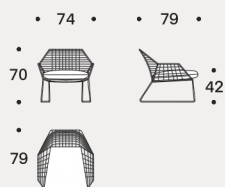

Poltrona / Armchair