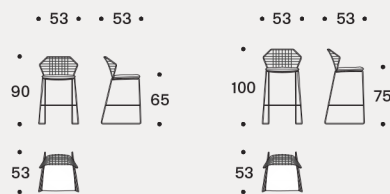

1 2

- 1 Bianco (outdoor) / White (outdoor) / Blanc (outdoor) / Blanco (outdoor)
- 2 Nero (outdoor) / Black (outdoor) / Noir (outdoor) / Negro (outdoor)

Finitura cime / Ropes finish

1 2 3 4 5 6

- 1 Nero / Black / Noir / Negro
- 2 Canapa / Hemp / Chanvre / Cáñamo
- 3 Grigio / Grey / Gris / Gris
- 4 Verde / Green / Vert / Verde
- 5 Azzurro / Blue / Bleu / Azul
- 6 Arancio / Orange / Orange / Naranja

Sedia con e senza braccioli / Chair with and without armrests

Sgabello basso e alto / Low and high stool

Finitura struttura / Frame finish

1 2 3 4 5 6 7

- 1 Bianco (outdoor) / White (outdoor) / Blanc (outdoor) / Blanco (outdoor)
- 2 Nero (outdoor) / Black (outdoor) / Noir (outdoor) / Negro (outdoor)
- 3 Cromo / Chrome / Chrome / Cromo
- 4 Rame / Copper / Cuivre / Cobre
- 5 Black nichel / Black nickel / Nickel noir / Niquel negro
- 6 Bronze Copper Matt
- 7 Bronze Gold Matt