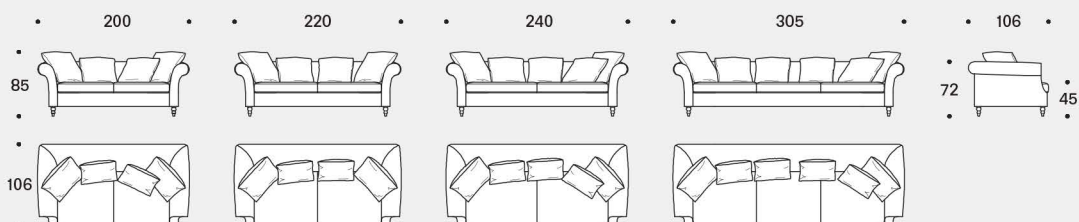

Cuscini / Cushions

Divani / Sofas