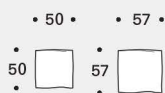

Cuscini / Cushions