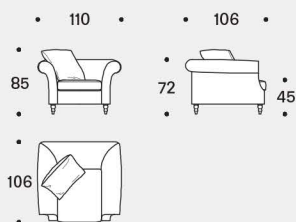

Poltrona / Armchair