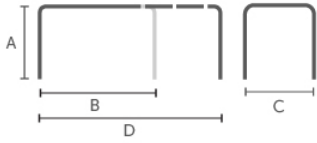

Cristalceramica Oxide Corda

Cristalceramica Corten

Dimensioni

Dimensione	A (cm) (inch)	B (cm) (inch)	C (cm) (inch)	D (cm) (inch)
120x80	75 (29.5)	120 (47.2)	80 (31.5)	170 (66.9)
140x90	75 (29.5)	140 (55.1)	90 (35.4)	200 (78.7)
160x90	75 (29.5)	160 (63)	90 (35.4)	220 (86.6)