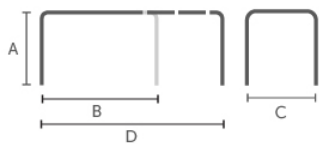

## Dimensioni

## Dati volumetrici

Peso 57

Volume 0.22 mc

Colli 4

Dimensione	A (cm) (inch)	B (cm) (inch)	C (cm) (inch)	D (cm) (inch)
<b>120x80</b>	75 (29.5)	120 (47.2)	80 (31.5)	170 (66.9)
<b>140x90</b>	75 (29.5)	140 (55.1)	90 (35.4)	200 (78.7)
<b>140x90</b>	75 (29.5)	140 (55.1)	90 (35.4)	230 (90.6)