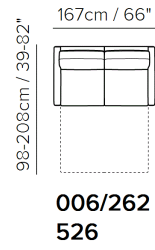

SCHEMATICS