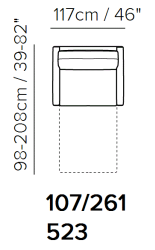

SCHEMATICS