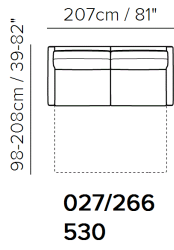

SCHEMATICS