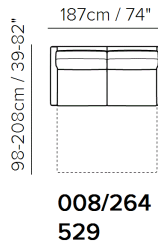

SCHEMATICS