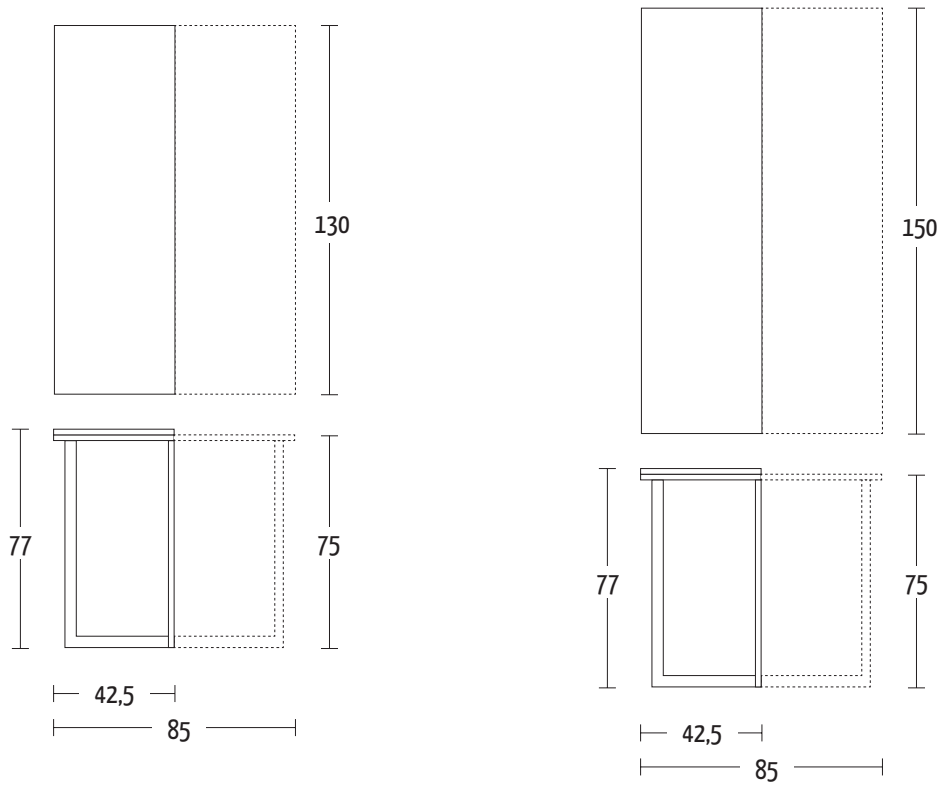

FLAP

Design Altacom

ALTACOM

Misure (cm)

Finiture | Finitions | Finishes

Nobilitato | Mélamine | Melamine

N05 Bianco matrix
N20 Natural halifax oak
N21 Pino jackson
N23 Cemento
N24 Ardesia
N25 Vintage chiaro
N30 Morera
N33 Resina silver
N34 Resina grigio cenere
N35 Rovere nodato caramel
N36 Olmo moka