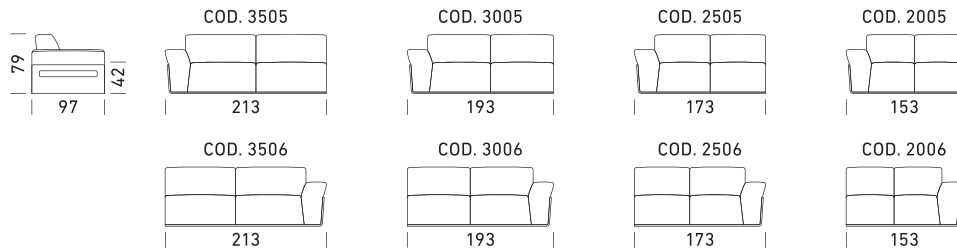

ELEMENTI MODULARI / MODULAR ELEMENTS