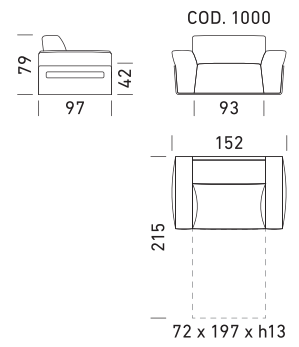

POLTRONA / ARMCHAIR