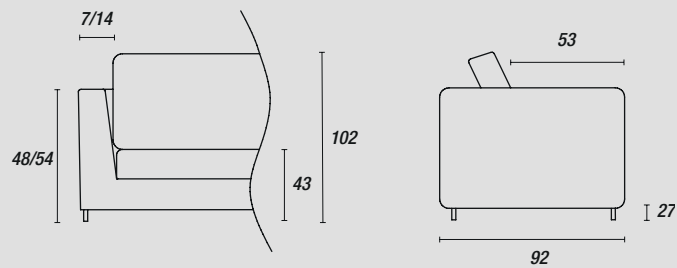

Base - Piètement: