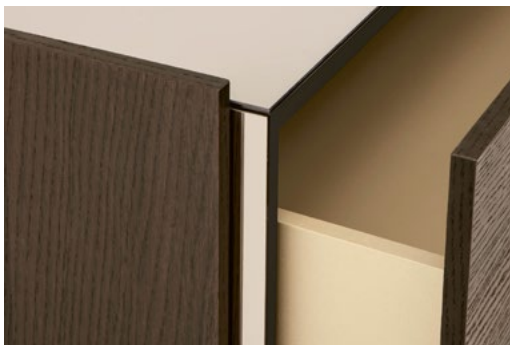

Dimensioni
^{EN} Dimensions

H 26 cm Modulo 1 cassetto,

^{EN} H 10.24" 1 drawer unit

L 43 - 53 - 63 - 73 - 93 P 45 cm

W 16.93" - 20.87" - 24.80" - 28.74" - 36.61" D 17.72"

H 51 cm Modulo 2 cassetti,

^{EN} H 20.08" 2 drawer unit

L 43 - 53 - 63 - 73 - 93 cm P 45 - 55 cm

W 16.93" - 20.87" - 24.80" - 28.74" - 36.61" D 17.72" - 21.65"

H 76 cm Modulo 3 cassetti,

^{EN} H 29.92" 3 drawer unit

L 73 - 93 - 123* - 153* - 183** P 45 - 55 cm

W 28.74" - 36.61" - 48.43"* - 60.24"* - 72.05"*** D 17.72" - 21.65"

H 125 cm Modulo 5 cassetti,

^{EN} H 49.21" 5 drawer unit

L 73 - 93 P 45 - 55 cm

W 28.74" - 36.61" D 17.72" - 21.65"

* Frontale unico e frontale diviso, ^{EN} Single front and divided front

** Frontale diviso, ^{EN} Divided front

Dettaglio profilo laterale
e piano,
^{EN} Detail of top and side
trim