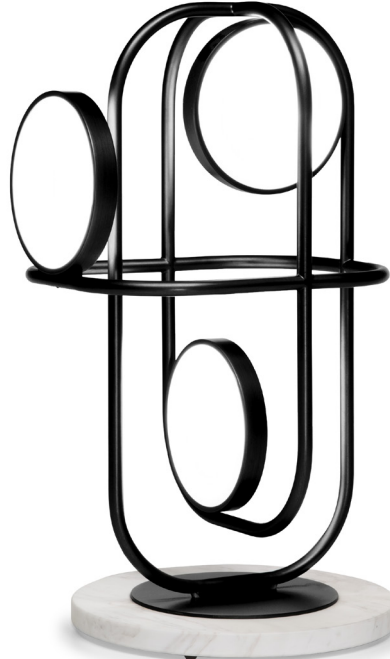

■ L506030

■ L505020

■ L506040

■ L506010

ALL PICTURES SHOWN ARE FOR ILLUSTRATIVE PURPOSE ONLY. ACTUAL PRODUCT MAY VARY DUE TO PRODUCT ENHANCEMENT.

## SCHEMATICS

---

### TABLE LAMP

27cm x 31cm H 52cm  
10,63" x 12,2" H 20,47"

### Lampshade finishing

WHITE