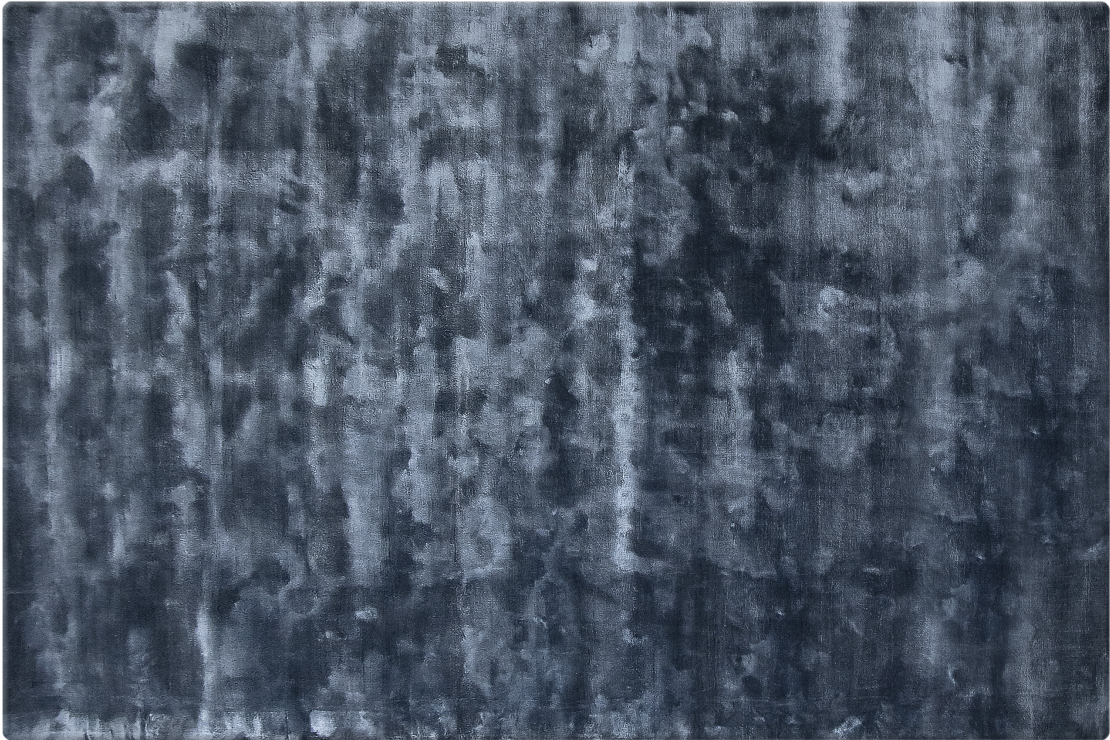

■ V843002XNA

■ V843019XNA

ALL PICTURES SHOWN ARE FOR ILLUSTRATIVE PURPOSE ONLY. ACTUAL PRODUCT MAY VARY DUE TO PRODUCT ENHANCEMENT.

SCHEMATICS

RECTANGULAR

200cm x 300cm
78,74" x 118,11"

300cm x 200cm H 1,5cm
118,11" x 78,74" H 0,59"

300cm x 400cm
118,11" x 157,48"

400cm x 300cm H 1,5cm
157,48" x 118,11" H 0,59"

FINISHINGS

Color

BEIGE

DEEP LICHEN GREEN

GRANITE GREY

MAJOR BROWN

DIJON

PELLICAN

RAINY DAY

TECHNICAL INFORMATION

To complete the best sellers rugs of 2019, the collection of solid rugs in tencel® Sophia B develops its shine on a few millimeters lower height of the soft hand-woven pile for a fresh and slightly shaded result. A wide offer of solid colors gives a strong boost to embellish bedrooms and living rooms with a bright sobriety, suitable for all styles and colors of our interiors.