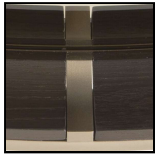

■ Y01101X

■ Y01102X

SCHEMATICS

MIRROR

120cm x 120cm
47,24" x 47,24"

FINISHINGS

Finishing

WALNUT-PEWTER

Smoked Oak/Brass

BRONZE

TECHNICAL INFORMATION

DESIGNER: Tapinassi & Manzoni

The collection is completed with a decorative mirror which not only spreads light in the living area but also becomes a key element in the home.

PRODUCT DETAILS:

Kendo mirror with solid walnut or oak frame and painted metal inserts. Mirror in bronzed glass.

NOTES
