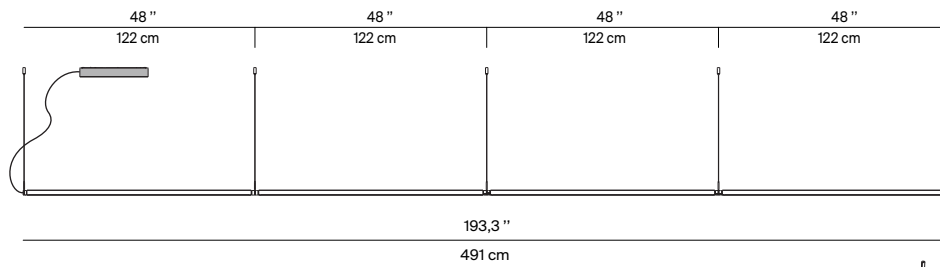

Note

The product is not suitable for damp locations.

FIENILE

Design Daniel Rybakken, 2019

Bodies for multiple configurations

Bodies

A initial lamp **B** intermediate lamp **C** terminal lamp

Ceiling rose for multiple configurations (up to 4 bodies)