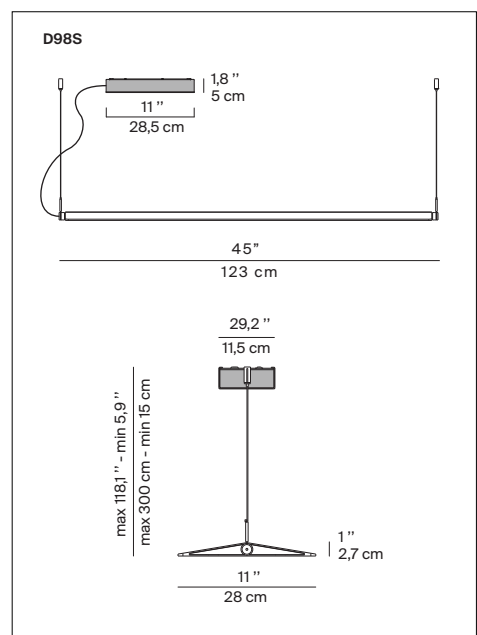

FIENILE

Design Daniel Rybakken, 2019

Type: Suspension

Lamps: LED 52W @ 2700 or 3000K, CRI 90 2260 lm
dimmable push/DALI

Product use: Indoor

Materials: Aluminium structure and PMMA screen

Colors: Dark grey and white

Description: A light suspension structure that incorporates a powerful LED light to illuminate the underlying plane and that integrates into any environment. Multiple configurations are possible.

Insulation class:

Complete version

Reference code:	D98SC1	1D980SC10005 1D980SC10002	dark grey white	LED 52W 3000K
	D98SW1	1D980SW10005 1D980SW10002	dark grey white	LED 52W 2700K

Bodies for multiple configurations

Reference code:	D98SC2	1D980SC20005 1D980SC20002	dark grey white	LED 46W 3000K
	D98SW2	1D980SW20005 1D980SW20002	dark grey white	LED 46W 2700K
	D98SC3	1D980SC30005 1D980SC30002	dark grey white	LED 46W 3000K
	D98SW3	1D980SW30005 1D980SW30002	dark grey white	LED 46W 2700K
	D98SC4	1D980SC40005 1D980SC40002	dark grey white	LED 46W 3000K
	D98SW4	1D980SW40005 1D980SW40002	dark grey white	LED 46W 2700K

Note

The product is not suitable for damp locations.