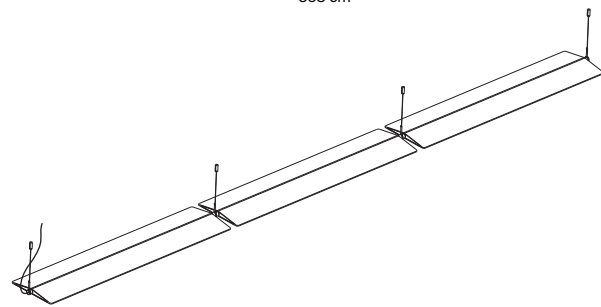

Description: A light suspension structure that incorporates a powerful LED light to illuminate the underlying plane and that integrates into any environment. Multiple configurations are possible.

Insulation class:

Note

The product is not suitable for damp locations.

FIENILE

Design Daniel Rybakken, 2019

Bodies for multiple configurations

Bodies

A initial lamp **B** intermediate lamp **C** terminal lamp

Ceiling rose for multiple configurations (up to 4 bodies)