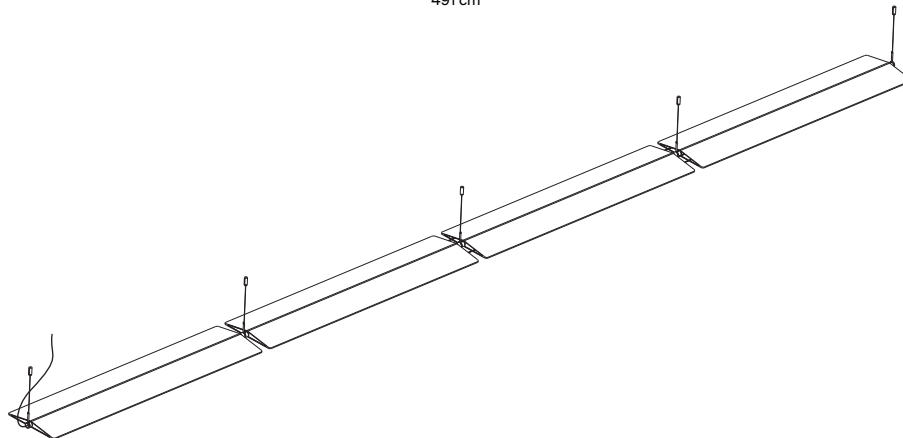

Description: A light suspension structure that incorporates a powerful LED light to illuminate the underlying plane and that integrates into any environment. Multiple configurations are possible.

Insulation class:

Note

The product is not suitable for damp locations.

FIENILE

Design Daniel Rybakken, 2019

Bodies for multiple configurations

Bodies

A initial lamp **B** intermediate lamp **C** terminal lamp

Ceiling rose for multiple configurations (up to 4 bodies)