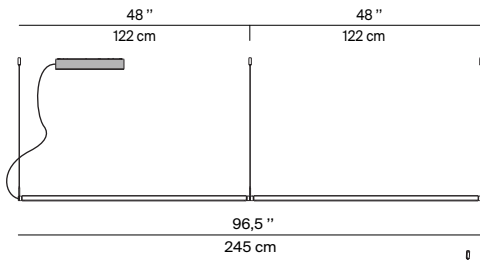

Note

The product is not suitable for damp locations.

FIENILE

Design Daniel Rybakken, 2019

Bodies for multiple configurations

Bodies

A initial lamp **B** intermediate lamp **C** terminal lamp

Ceiling rose for multiple configurations (up to 4 bodies)