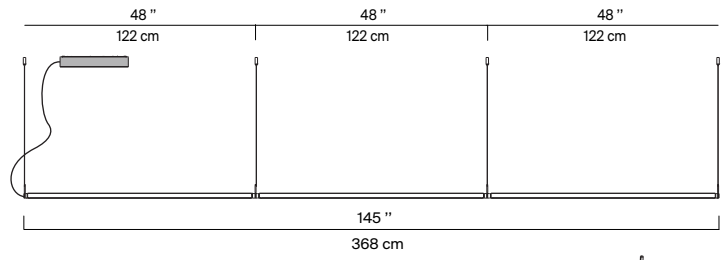

Note

The product is not suitable for damp locations.

FIENILE

Design Daniel Rybakken, 2019

Bodies for multiple configurations

Bodies

A initial lamp **B** intermediate lamp **C** terminal lamp

Ceiling rose for multiple configurations (up to 4 bodies)