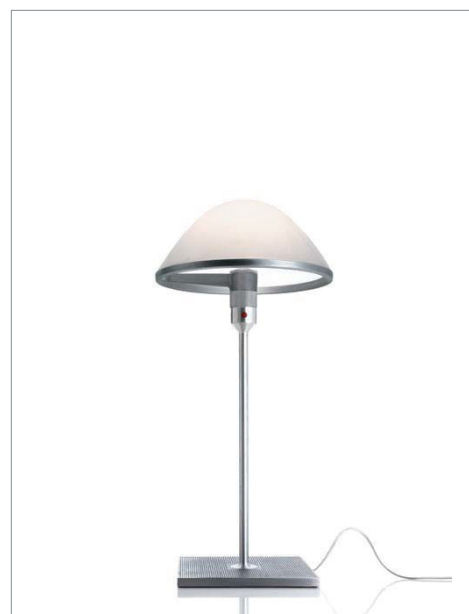

MIRANDA

design Paolo Rizzatto

**LUCE
PLAN**

Type: Table

light source: LED E27 dimmable
105W HSGSA E27
dimmer on board

EEL: A++/A+/A
EEL: D

Product use: Indoor

Materials: Aluminium body, opaline blown glass diffuser

Colors: Structure in alu
Diffuser in opal

Description: Classically elegant table lamp with aluminium base and stem. The diffuser, in opal blown glass, is supported by an arm extending out from the lampholder ring, whose cylindrical shape makes assembly and disassembly of components easier.

Insulation class: 

Awards: Good Design Award, 2007

Reference code: Structure
D60 1D600=D00020 alu
Diffuser
D60/1 1D600V/01002 opal

D60