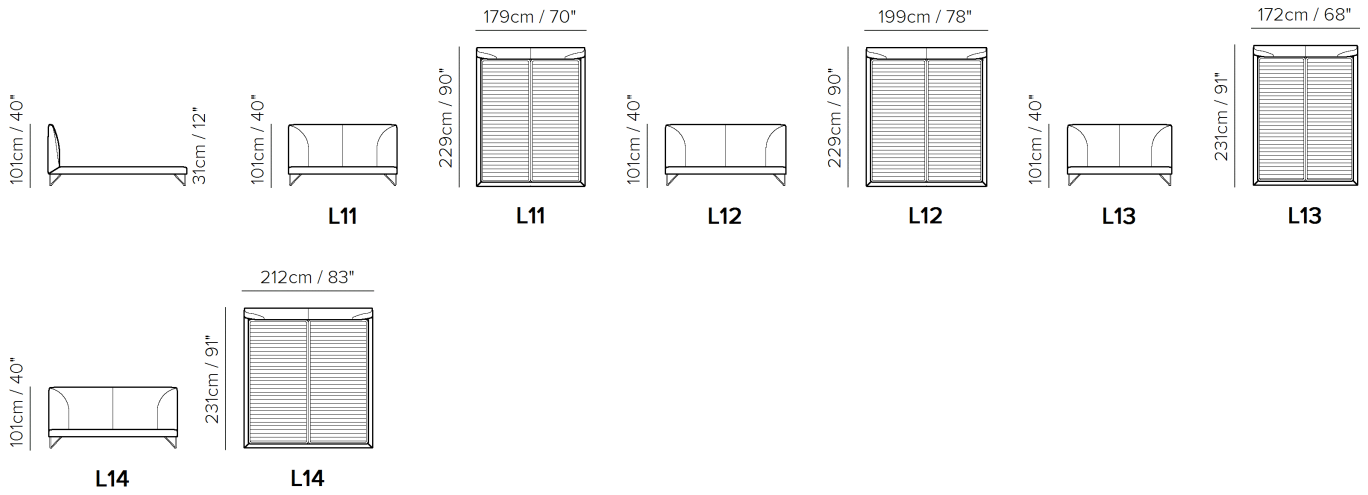

■ Vers. L12

■ Vers. L12

■ Vers. L12

SCHEMATICS

TECHNICAL INFORMATION

	COVERING	Leather <input checked="" type="checkbox"/>	Soft Cover <input checked="" type="checkbox"/>			
	LEGS	Upholstered <input type="checkbox"/>	Castors <input type="checkbox"/>	Plastic <input type="checkbox"/>	Metal <input checked="" type="checkbox"/>	Wood <input type="checkbox"/>
	FILLING	Arms	<input type="checkbox"/> Fiber <input type="checkbox"/> Foam <input type="checkbox"/> Feather/Fiber Mix <input type="checkbox"/> Feather	Seat cushion	<input type="checkbox"/> Fiber <input type="checkbox"/> Foam <input type="checkbox"/> Feather/Fiber Mix <input type="checkbox"/> Feather	Back cushion <input type="checkbox"/> Fiber <input type="checkbox"/> Foam <input type="checkbox"/> Feather/Fiber Mix <input type="checkbox"/> Feather
	COMFORT	Standard Comfort <input checked="" type="checkbox"/>	Firm Comfort <input type="checkbox"/>			
	FUNCTION	Bed <input type="checkbox"/>	Electric motion <input type="checkbox"/>	Motion <input type="checkbox"/>	Recliner <input type="checkbox"/>	Sliding <input type="checkbox"/>
	OPTIONS	Nails <input type="checkbox"/>	Contrast Stitching <input type="checkbox"/>	Removable <input type="checkbox"/>		
	WRINKLES & VISUAL APPEARANCE	Low <input checked="" type="checkbox"/>	Medium <input type="checkbox"/>	High <input type="checkbox"/>		

The models need to be dressed on a regular basis to maintain their appearance and the wrinkles should not be considered as a manufacturing defect, but a natural characteristic of the product.

NOTES

- LEATHER: Model available only in Top Grain leather
- Bed with split mesh (ver. L1..)
- MESH DIMENSION:
 - Vers. L11: 160 x 200 cm (63 x 79 inch)
 - Vers. L12: 180 x 200 cm (71 x 79 inch)
 - Vers. L13: 152 x 200 cm (60 x 79 inch)
 - Vers. L14: 193 x 200 cm (76 x 79 inch)
- Feet available in metal finishing 79 (Matte Black)