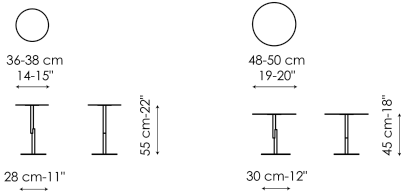

BONALDO

Innesti

Designer: Paolo Grasselli

An impeccable geometric linearity interrupted only by the coming together of two elements which combine to form a sole body, much like the branches of a tree. The word "Innesti" means "grafts" – another reference

to the inspiration provided by trees and an explicit nod to the method used for the legs.

Data sheet

Innessi high

Width: 36-38cm
Depth: 36-38cm
Height: 55cm

Innessi low

Width: 48-50cm
Depth: 48-50cm
Height: 45cm