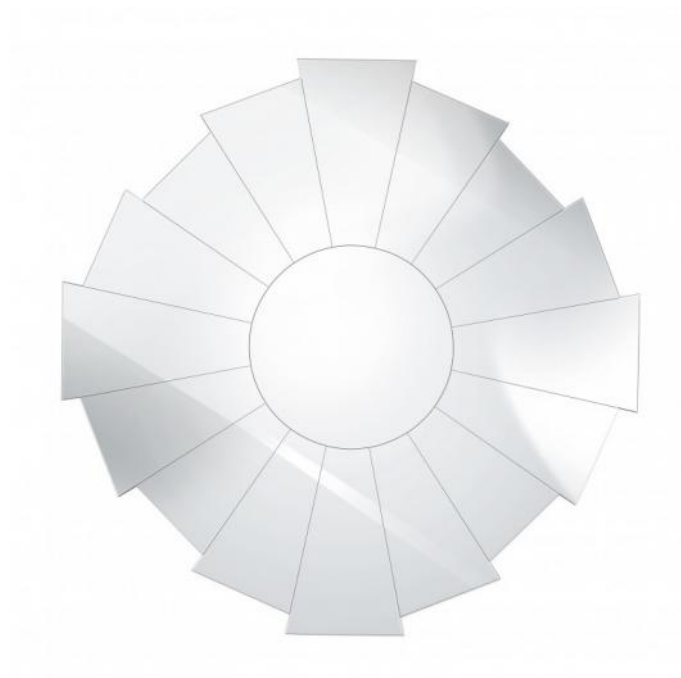

MIRRORS

MIRROR SOLIS

Technical Data

Item code: 0SP44

Height: 87 cm / 34,25 in

Width: 87 cm / 34,25 in

Depth: 2 cm / 0,79 in

Net weight: 12 Kg

Gross weight: 14 Kg

Packaging volume: 0,10 m³

Boxes per piece: 1

Packaging

PACKAGE 1

Height: 99 cm / 38,98 in

Width: 99 cm / 38,98 in

Depth: 9 cm / 3,54 in