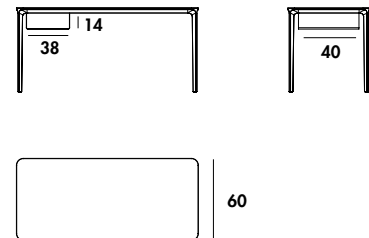

Tavolo con gambe e struttura in alluminio, varie finiture. Top disponibile in varie misure, materiali e finiture. Su richiesta, con specifiche finiture, è possibile la personalizzazione per uso OUTDOOR.

Dining table with aluminium legs and structure, various finishes. Top available in different measures, materials and finishes. Upon request, with specific finishes, it is possible to customize the model for OUTDOOR use.

Models & Dimensions

extensible

desk

office

outdoor