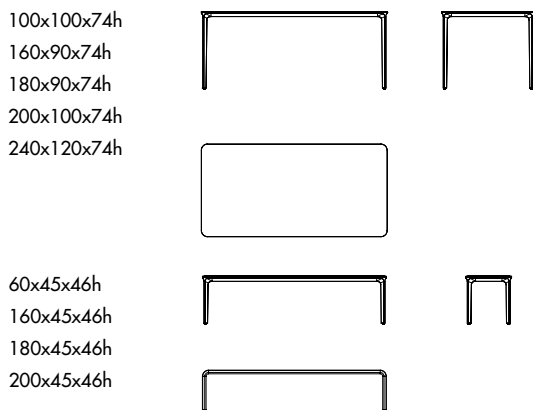

Models & Dimensions

extensible

desk

office

outdoor

Finiture top / Top finishes

Vetro laccato/ Lacquered glass

Vetro acidato/ Frosted glass