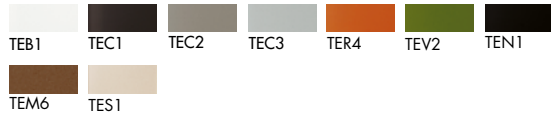

Models & Dimensions

extensible

desk

office

outdoor

Finiture top / Top finishes

Vetro laccato/ Lacquered glass

Vetro acidato/ Frosted glass

Materia

Ceramica CE1/Ceramic CE1

Ceramica CE2/Ceramic CE2

Net glass

Legno/Wood

Hpl

Finiture struttura / Structure finishes

Alluminio anodizzato Anodized aluminium

Alluminio laccato Lacquered aluminium

Finiture gambe / Legs finishes

Alluminio cromato Polish. chr. aluminium

Alluminio laccato Lacquered aluminium

Bordi/Edges

VETRO / ACIDATO
GLASS / FROSTED

8 Filo lucido

NET GLASS