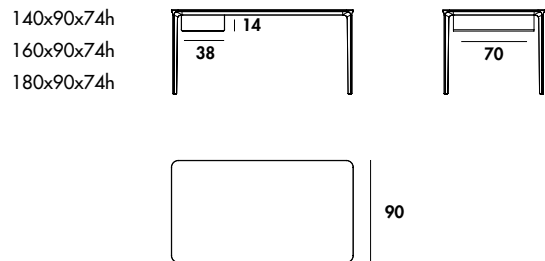

Tavolo con gambe e struttura in alluminio, varie finiture. Top disponibile in varie misure, materiali e finiture. Su richiesta, con specifiche finiture, è possibile la personalizzazione per uso OUTDOOR.

Dining table with aluminium legs and structure, various finishes. Top available in different measures, materials and finishes. Upon request, with specific finishes, it is possible to customize the model for OUTDOOR use.

Models & Dimensions

extensible

desk

office

outdoor