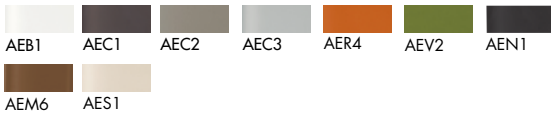

Models & Dimensions

extensible

desk

office

outdoor

Finiture top / Top finishes

Vetro laccato/ Lacquered glass

Vetro acidato/ Frosted glass

Materia

Ceramica CE1/Ceramic CE1

Ceramica CE2/Ceramic CE2

Net glass

Legno/Wood

Hpl

Finiture struttura / Structure finishes

Alluminio anodizzato Anodized aluminium

Alluminio laccato Lacquered aluminium

Finiture gambe / Legs finishes

Alluminio cromato Polish. chr. aluminium

Alluminio laccato Lacquered aluminium

Bordi/Edges

VETRO / ACIDATO
GLASS / FROSTED

8 Filo lucido

NET GLASS