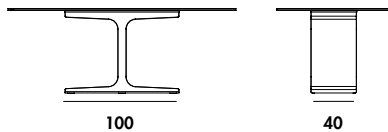

Models & Dimensions

220x115x74h
250x120x74h
300x135x74h

200x110x74h

200x100x74h
250x100x74h
240x120x74h

200x110x74h
220x130x74h

Close

Close
170x90x76.5h
Open
250x90x76.5h

Close
200x100x76.5h
Open
280x100x76.5h

Open

Close

Close
200x110x76.5h
Open
280x110x76.5h

Open

Finiture top / Top finishes

Vetro laccato/ Lacquered glass

Vetro acidato/ Frosted glass

Net glass