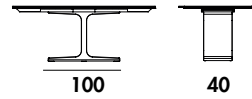

Models & Dimensions

220x115x74h
250x120x74h
300x135x74h

200x110x74h

200x100x74h
250x100x74h
240x120x74h

200x110x74h
220x130x74h

Close

Close
170x90x76.5h
Open
250x90x76.5h

Close
200x100x76.5h
Open
280x100x76.5h

Open

Close

Close
200x110x76.5h
Open
280x110x76.5h

Open

Finiture top / Top finishes

Vetro laccato/ Lacquered glass

Vetro acidato/ Frosted glass

Net glass