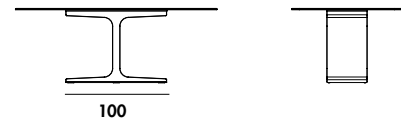

Gallery

Tavolo con base in metallo laccato varie finiture o brunito. Top temperato o stratificato in varie misure, materiali e finiture.

Dining table with lacquered metal base, various colors or burnished finish. Tempered or laminated top in different measures, materials and finishes.

Models & Dimensions

220x115x74h
250x120x74h
300x135x74h

200x110x74h

200x100x74h
250x100x74h
240x120x74h

200x110x74h
220x130x74h

Close

Close
170x90x76.5h
Open
250x90x76.5h

Close
200x100x76.5h
Open
280x100x76.5h

Open

Close

Close
200x110x76.5h
Open
280x110x76.5h

Open

Finiture top / Top finishes

Vetro laccato/ Lacquered glass

Vetro acidato/ Frosted glass

Net glass