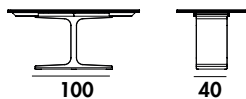

Models & Dimensions

220x115x74h
250x120x74h
300x135x74h

200x110x74h

200x100x74h
250x100x74h
240x120x74h

200x110x74h
220x130x74h

Close

Close
170x90x76.5h
Open
250x90x76.5h

Close
200x100x76.5h
Open
280x100x76.5h

Open

Close

Close
200x110x76.5h
Open
280x110x76.5h

Open

Finiture top / Top finishes

Vetro laccato/ Lacquered glass

Vetro acidato/ Frosted glass

Net glass