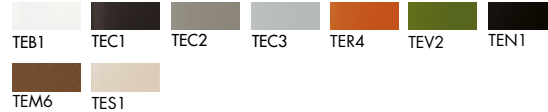

Elegant and light like the namesake glass, this table expresses different personalities according to the chosen materials and colour combinations: from the top in lacquered glass, Materia, wood, ceramic or hpl, to the base in lacquered or polished chrome metal.

Finiture top / Top finishes

Vetro/Glass

TETE TTF TBTB

Vetro laccato/ Lacquered glass

TEB1 TEC1 TEC2 TEC3 TER4 TEV2 TEN1
TEM6 TES1

Vetro acidato/ Frosted glass

AEB1 AEC1 AEC2 AEC3 AER4 AEV2 AEN1
AEM6 AES1

Materia

MESP MBSP

Ceramica CE1/Ceramic CE1

CJ CT CD CG CX CC CZ KC

Net glass

NEB1 NEC1 NEC2 NEC3 NER4 NEV2 NEN1
NEM6 NES1

Legno/Wood

RN RG WG NC

Hpl