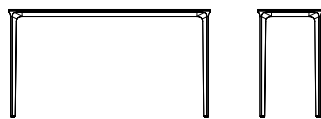

Gallery

Tavolino con gambe e struttura in alluminio, varie finiture. Top disponibile in varie misure, forme, materiali e finiture.

Coffee table with aluminium legs and structure, various finishes. Top available in different measures, shapes, materials and finishes.

Models & Dimensions

90x40x74h
120x40x74h
140x40x74h
160x40x74h

90x45x74h
120x45x74h
140x45x74h
160x45x74h

Finiture top / Top finishes

Vetro laccato/ Lacquered glass

Vetro acidato/ Frosted glass

Materia

Ceramica CE1/Ceramic CE1