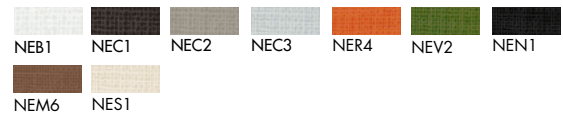

Gallery

Tavolino con gambe e struttura in alluminio, varie finiture. Top disponibile in varie misure, forme, materiali e finiture.

Coffee table with aluminium legs and structure, various finishes. Top available in different measures, shapes, materials and finishes.

Models & Dimensions

90x40x74h
120x40x74h
140x40x74h
160x40x74h

90x45x74h
120x45x74h
140x45x74h
160x45x74h

Finiture top / Top finishes

Vetro laccato/ Lacquered glass

Vetro acidato/ Frosted glass

Materia

Ceramica CE1/Ceramic CE1

Ceramica CE2/Ceramic CE2

Net glass

Legno/Wood *

* Disponibile solo nella versione 4 legs
* Available only in the 4 legs version

Finiture struttura / Structure finishes

Alluminio anodizzato Anodized aluminium

Alluminio laccato Lacquered aluminium

Finiture gambe / Legs finishes

Alluminio cromato Polish. chr. aluminium

Alluminio laccato Lacquered aluminium

Bordi/Edges

All tops