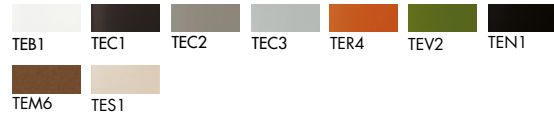

Gallery

Tavolino con gambe e struttura in alluminio, varie finiture. Top disponibile in varie misure, forme, materiali e finiture.

Coffee table with aluminium legs and structure, various finishes. Top available in different measures, shapes, materials and finishes.

Models & Dimensions

90x40x74h
120x40x74h
140x40x74h
160x40x74h

90x45x74h
120x45x74h
140x45x74h
160x45x74h

Finiture top / Top finishes

Vetro laccato/ Lacquered glass

Vetro acidato/ Frosted glass

Materia

Ceramica CE1/Ceramic CE1

Alluminio laccato Lacquered aluminium

Finiture gambe / Legs finishes

Alluminio cromato Polish. chr. aluminium

Alluminio laccato Lacquered aluminium

Bordi/Edges

All tops