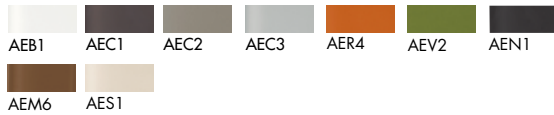

Gallery

Tavolino con gambe e struttura in alluminio, varie finiture. Top disponibile in varie misure, forme, materiali e finiture.

Coffee table with aluminium legs and structure, various finishes. Top available in different measures, shapes, materials and finishes.

Models & Dimensions

90x40x74h
120x40x74h
140x40x74h
160x40x74h

90x45x74h
120x45x74h
140x45x74h
160x45x74h

Finiture top / Top finishes

Vetro laccato/ Lacquered glass

Vetro acidato/ Frosted glass

Materia

Ceramica CE1/Ceramic CE1

Ceramica CE2/Ceramic CE2

Net glass

Legno/Wood *

* Disponibile solo nella versione 4 legs
* Available only in the 4 legs version

Finiture struttura / Structure finishes

Alluminio anodizzato Anodized aluminium

Alluminio laccato Lacquered aluminium

Finiture gambe / Legs finishes

Alluminio cromato Polish. chr. aluminium

Alluminio laccato Lacquered aluminium

Bordi/Edges

All tops