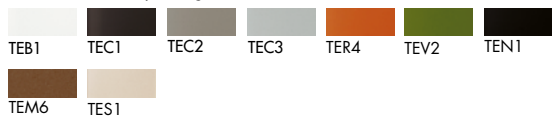

Finiture cornice / Frame finishes

Vetro laccato/ Lacquered glass