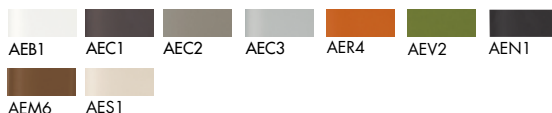

Floor or horizontal/vertical hanging mirror with aluminium structure. Frame available in lacquered glass, mirror or ceramic, various finishes. Standard led lighting.

Models & Dimensions

90x90
160x65
220x90

Finiture cornice / Frame finishes

Vetro laccato/ Lacquered glass

Vetro acidato/ Frosted glass

Ceramica CE1/Ceramic CE1

Ceramica CE2/Ceramic CE2

Specchio/Mirror

Specchio acidato/Mirror finishes

Specchio centrale / Central mirror