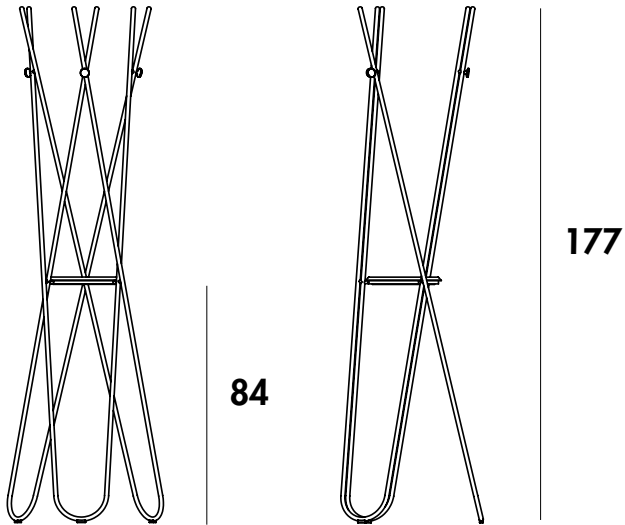

Wdrobe

SOVET

ITALIA

Wdrobe
Design by RSW

Appendiabiti con struttura e accessori in metallo curvato nella finitura in nero goffrato.

Coat hanger with structure and accessories in bent metal available in black embossed finish.

Gallery

Models & Dimensions

Ø55

Finiture struttura / Structure finishes

Metallo/Metal

GN

Finiture accessori / Accessories finishes

Metallo/Metal

GN