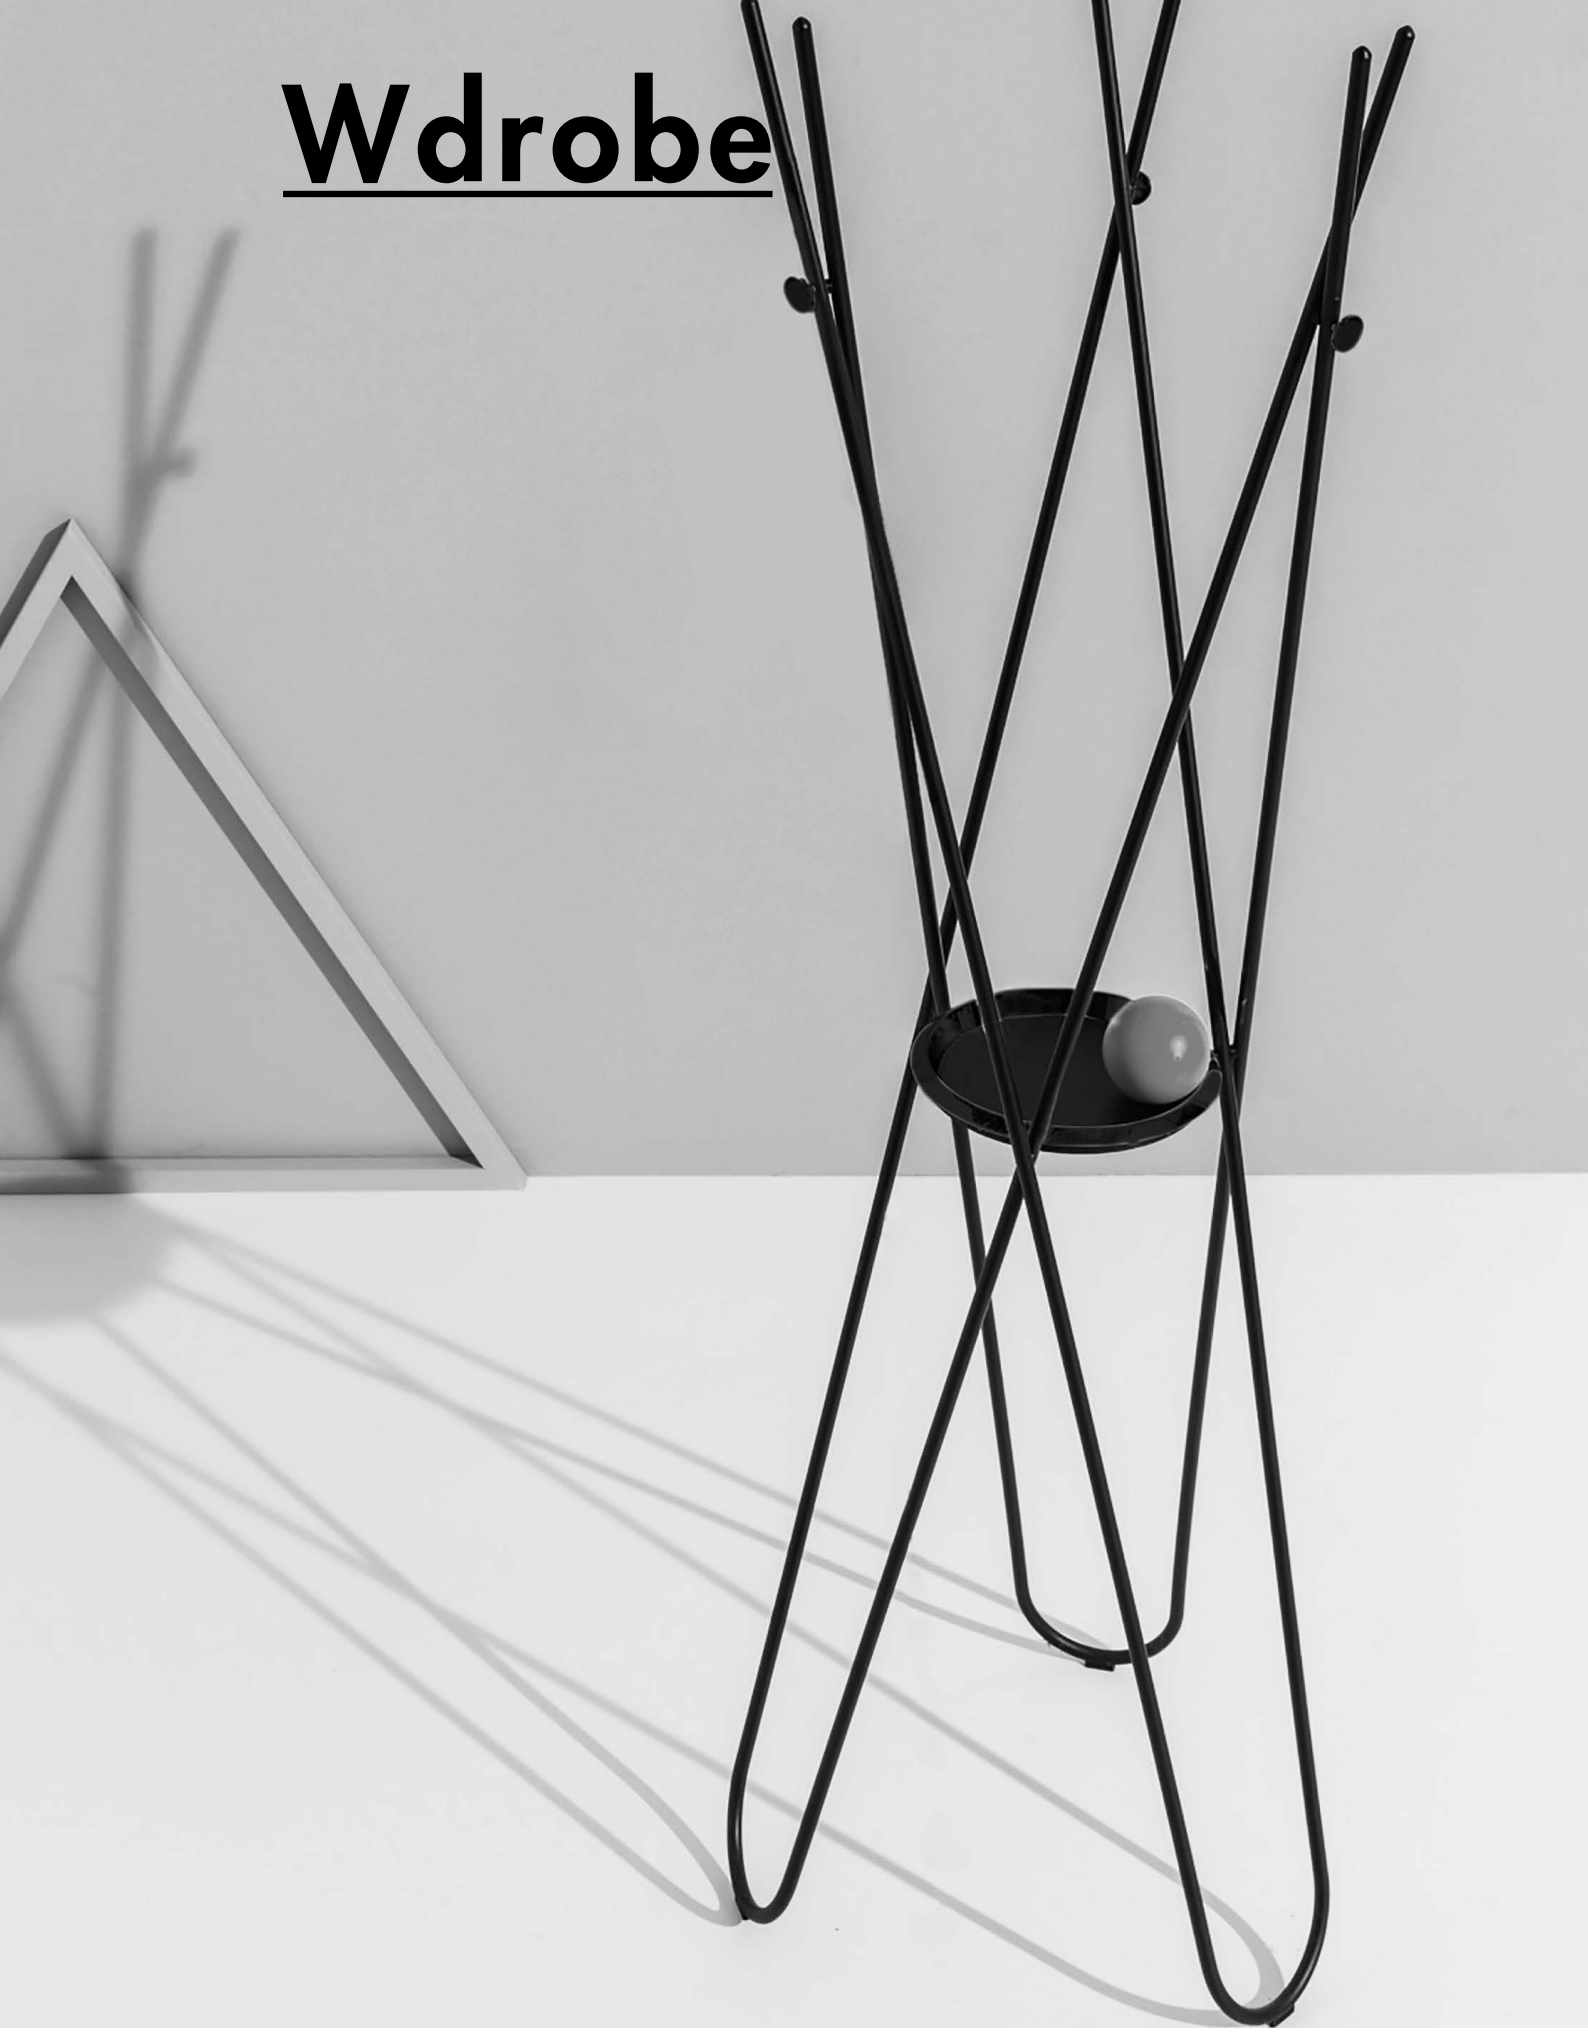

Wdrobe

SOVET

ITALIA

Wdrobe
Design by RSW

Appendiabiti con struttura e accessori in metallo curvato nella finitura in nero goffrato.

Coat hanger with structure and accessories in bent metal available in black embossed finish.

Gallery

Models & Dimensions

Ø55

Finiture struttura / Structure finishes

Metallo/Metal

GN

Finiture accessori / Accessories finishes

Metallo/Metal