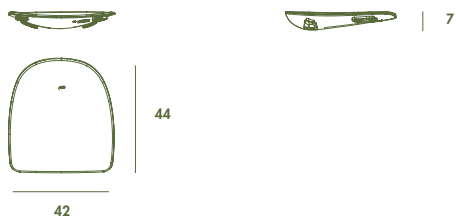

Gallery

Sedia con struttura in metallo, varie finiture. Cuscino in poliuretano con sistema di aggancio rapido.

Chair with lacquered metal structure, various finishes. Polyurethane cushion with quick release.

Models & Dimensions

59x59x83h

Cuscino / Cushion

Finiture struttura / Structure finishes

Metallo laccato
Lacquered metal

Finiture cuscino / Cushion finishes

Poliuretano/Polyurethane