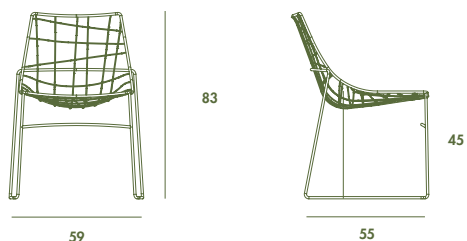

Gallery

Sedia con struttura in metallo, varie finiture. Cuscino in poliuretano con sistema di aggancio rapido.

Chair with lacquered metal structure, various finishes. Polyurethane cushion with quick release.

Models & Dimensions

59x59x83h

Cuscino / Cushion

Finiture struttura / Structure finishes

Metallo laccato
Lacquered metal

Finiture cuscino / Cushion finishes

Poliuretano/Polyurethane