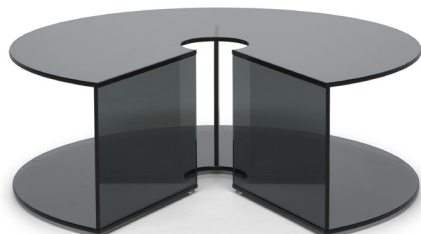

■ T041005XOF / T041005XDD
(draft image - projectual review)

■ T041008XOF / T041008XDD

■ T041011XOF / T041011XDD

■ T041006XOF / T041006XDD
(draft image - projectual review)

■ T041009XOF / T041009XDD

■ T041012XOF / T041012XDD

■ T041004XOF / T041004XDD
(draft image - projectual review)

■ T041007XOF / T041007XDD

■ T041010XOF / T041010XDD

SCHEMATICS

ROUND CORNER

70cm H 41cm
27,56" H 16,14"

ROUND CENTRAL

90cm H 31cm
35,43" H 12,2"

ROUND ACCENT

40cm H 51cm
15,75" H 20,08"

FINISHINGS

Frame finishing

BRONZE

SMOKE

Extra Clear Glass

Top finishing