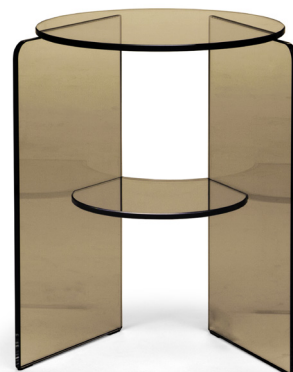

■ T041005XOF / T041005XDD
(draft image - projectual review)

■ T041008XOF / T041008XDD

■ T041011XOF / T041011XDD

■ T041006XOF / T041006XDD
(draft image - projectual review)

■ T041009XOF / T041009XDD

■ T041012XOF / T041012XDD

■ T041004XOF / T041004XDD
(draft image - projectual review)

■ T041007XOF / T041007XDD

■ T041010XOF / T041010XDD

SCHEMATICS

ROUND CORNER

70cm H 41cm
27,56" H 16,14"

ROUND CENTRAL

90cm H 31cm
35,43" H 12,2"

ROUND ACCENT

40cm H 51cm
15,75" H 20,08"

FINISHINGS

Frame finishing

BRONZE

SMOKE

Extra Clear Glass

Top finishing