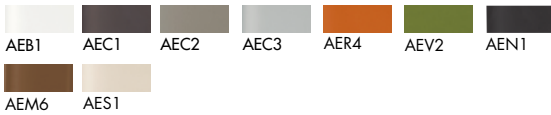

- 62x62x75h
- 80x80x75h
- 100x100x75h
- 120x120x75h
- 130x130x75h
- 140x140x75h
- 150x150x75h

- 220x115x75h
- 250x120x75h
- 300x135x75h

Finiture top / Top finishes

Vetro laccato/ Lacquered glass

Vetro acidato/ Frosted glass

Materia

Ceramica CE1/ Ceramic CE1

Ceramica CE2/ Ceramic CE2

Net glass

Legno/Wood

Hpl

Finiture base / Base finishes

Metallo laccato/Lacquered metal