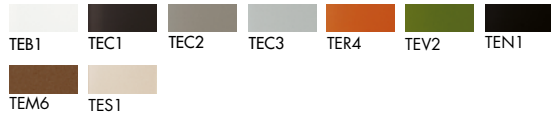

- 62x62x75h
- 80x80x75h
- 100x100x75h
- 120x120x75h
- 130x130x75h
- 140x140x75h
- 150x150x75h

- 220x115x75h
- 250x120x75h
- 300x135x75h

Finiture top / Top finishes

Vetro laccato/ Lacquered glass

Vetro acidato/ Frosted glass

Materia

Ceramica CE1/ Ceramic CE1

Ceramica CE2/ Ceramic CE2

Net glass

Legno/Wood

Hpl

Finiture base / Base finishes

Metallo laccato/Lacquered metal