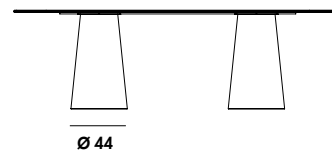

Models & Dimensions

- Ø 62x75h
- Ø 80x75h
- Ø 100x75h
- Ø 120x75h
- Ø 130x75h

- Ø 140x75h
- Ø 150x75h
- Ø 170x75h

- 180x130x75h
- 200x110x75h
- 220x130x75h

- Ø 62x75h
- Ø 80x75h
- Ø 62x110h
- 70x70x75h
- 70x70x110h

- 62x62x75h
- 80x80x75h
- 100x100x75h
- 120x120x75h
- 130x130x75h
- 140x140x75h
- 150x150x75h

- 220x115x75h
- 250x120x75h
- 300x135x75h

Finiture top / Top finishes

Vetro laccato/ Lacquered glass

Vetro acidato/ Frosted glass