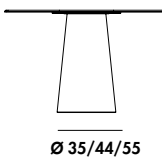

Models & Dimensions

- Ø 62x75h
- Ø 80x75h
- Ø 100x75h
- Ø 120x75h
- Ø 130x75h

- Ø 140x75h
- Ø 150x75h
- Ø 170x75h

- 180x130x75h
- 200x110x75h
- 220x130x75h

- Ø 62x75h
- Ø 80x75h
- Ø 62x110h
- 70x70x75h
- 70x70x110h

- 62x62x75h
- 80x80x75h
- 100x100x75h
- 120x120x75h
- 130x130x75h
- 140x140x75h
- 150x150x75h

- 220x115x75h
- 250x120x75h
- 300x135x75h

Finiture top / Top finishes

Vetro laccato/ Lacquered glass

Vetro acidato/ Frosted glass