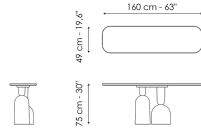

BONALDO

Cop Console

The top of the Cop Console acts as a "magic mirror", reflecting and changing the meaning of things. The archetypal champagne flute, turned upside down and enlarged, defines the design of the base which consists of two large metal pedestals. The top is a contrast, an element of pure

geometry that underlines the demarcation line with the upside-down world imagined by Roberto Paoli. The console is available with a single colour painted metal base and a top in wood, ceramic or marble.

Технические данные

Ширина: 140cm
Глубина: 49cm
Высота: ± 75cm

Ширина: 160cm
Глубина: 49cm
Высота: ± 75cm

Ширина: 180cm
Глубина: 49cm
Высота: ± 75cm

Ширина: 200cm
Глубина: 49cm
Высота: ± 75cm

Столешница

дерево