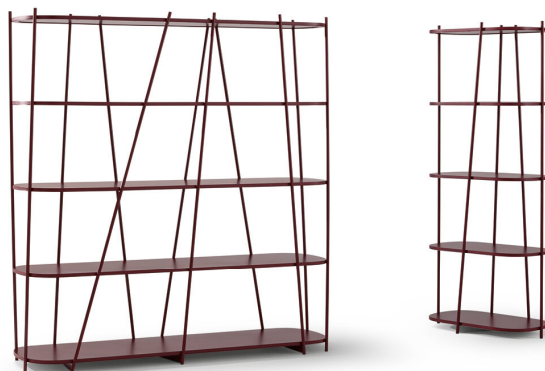

BONALDO

Twigs

The design of the Twigs bookcase plays on the alternation between geometric order and natural randomness. Order is indicated by the regular rhythm of the horizontal wooden shelves, while the element of randomness is established by the supporting structure formed by thin metal tubes

arranged with an irregular cadence and inclination which calls to mind the image of reeds moved by the wind. Thanks to its eclectic style, this bookcase designed by Marconato & Zappa can be used in the most informal furnishing contexts.

Технические данные

Twigs 67

Ширина: 67cm

Глубина: 43cm

Высота: 165cm

Twigs 160

Ширина: 160cm

Глубина: 43cm

Высота: 165cm

Столешница

дерево

Лакированное
дерево
Бордовый
матовый

Лакированное
дерево
Матовый свинец

Лакированное
дерево
Матовый
бронзовый

Структура

металл