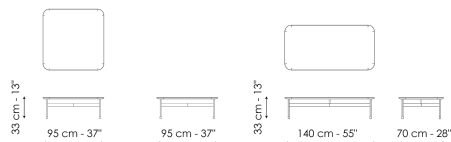

# Peak

Designer: Mauro Lipparini

Different in size and shape, the tables of the Peak collection share a slender and essential outline, typified by a flared top section and thin metal legs. The diagonal buttressed base fulfills a twin role: on the one hand it reinforces the load bearing resistance, while on the other it sums up the

## Технические данные

Peak 95

Ширина: 95cm

Глубина: 95cm

Высота: 33cm

Peak 140

Ширина: 140cm

Глубина: 70cm

Высота: 33cm