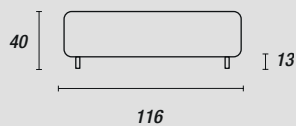

Papilo outdoor

	 Seduta - Seat	-	 Fantasmino - Low-cut	
Rivestimento Upholstering (5)	Sfoderabile Removable 			
	Non sfoderabile Not removable -		-	
Imbottiture Padding (2-3-4)	 D.35kg/m³ 		 EPS+fibra di poliestere	

INFORMAZIONI TECNICHE

Struttura: 1

Masselli portanti in legno okume' di vari spessori e pannelli di legno multistrati di okume'.

Molleggio: 1

Seduta in tessuto Batyline.

Note:

Prefodera in materiale traspirante.
Disponibile a richiesta cover idrorepellente termosaldata (per specifiche tecniche vedi pagina materiali, finiture e avvertenze).

Di serie versione da esterni con gomma drenante.

TECHNICAL INFORMATION

Structure: 1

Solid wood bearing okume' blocks of various thicknesses and panels of multilayered okume'.

Springing: 1

Seat supported by Batyline fabric.

Note:

Pre-lining in breathable material.
Water-repellent heat-sealed cover available on request (for technical specifications see materials, finishes and warnings page).

Standard outdoor version with drainage foam.

Piedini - Feet:

di serie Metacrilato

Metacrilato trasparente