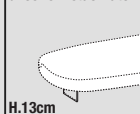

Piedini - Feet:

di serie Metacrilato