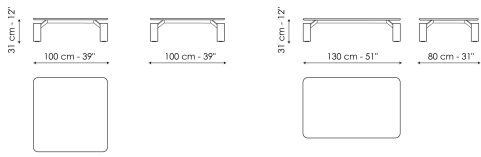

# Magic

Designer: Fabrice Berrux

In designing the Magic coffee table, Fabrice Berrux was inspired by a particular memory from his childhood in which a magician who in passing his hand between two objects linked together by an invisible thread, proved that there was no link, no connection between the two. The space in the Magic table that is created between the top and the base seems to indicate a lack of any point of support and this is precisely the illusion that the designer has managed to recreate: it is as if the top were levitating in a constant and perpetual state of

**Технические данные**

**Magic 100 x 100**  
 Ширина: 100cm  
 Глубина: 100cm  
 Высота: 31cm

**Magic 130 x 80**  
 Ширина: 130cm  
 Глубина: 80cm  
 Высота: 31cm